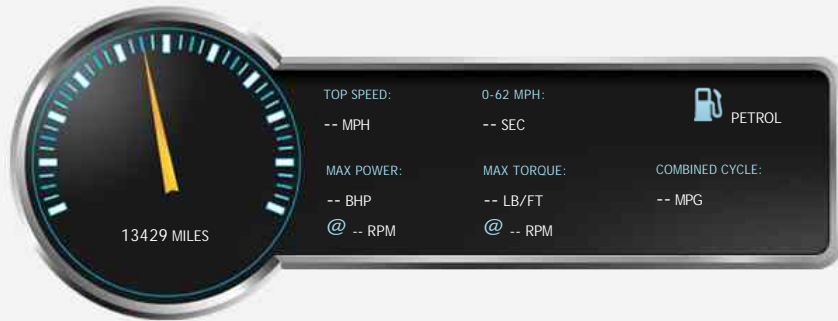

Hyundai i10 1.0 SE

£8,000

General Info

Engine:	1.0 Petrol Manual
Price:	£8,000
Body Type:	5 Dr Hatchback
Owners:	
Mileage:	13,429
Reg Date:	March 2017 (17)
Colour:	

Vehicle Features

- > Metallic paint
- > Wheels
- > Daytime running lights
- > Immobiliser
- > Remote central locking
- > Trim
- > Trip computer
- > 2x 12V sockets
- > Electronic stability control
- > Rear spoiler
- > Curtain airbags

Neales Garage (1985) Ltd, 2-12 Station Street, Bromsgrove, West Midlands, B60 2BS

Tel: 0121 4863972 - Fax: 0121 4863973 - Web: www.nglcars.co.uk

Opening Hours: Mon - Fri 08am - 5pm | Sat 08am - 1pm | Sun Closed

Performance & Engine

Engine: Cylinders ,
1000 Cc ,

Driven Wheels:

Gears:

Weights & Measures

Doors: 5

*Including mirrors

Safety