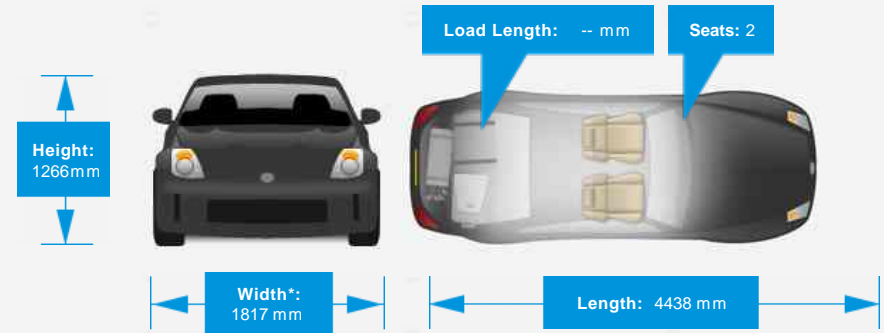

Performance & Engine

Engine: 6 Cylinders , 3800 Cc, Naturally Aspirated, DOHC

Driven Wheels: Rear

Gears: 6

Weights & Measures

Doors: 2

*Including mirrors

Safety