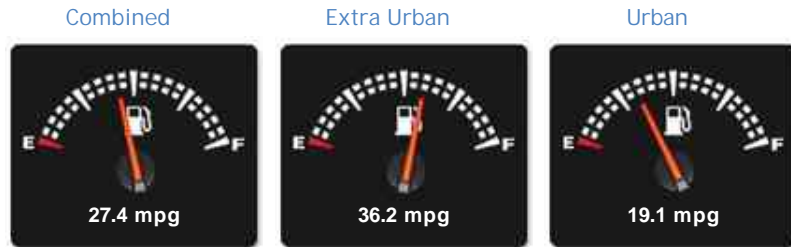

Fuel Economy

Running Costs