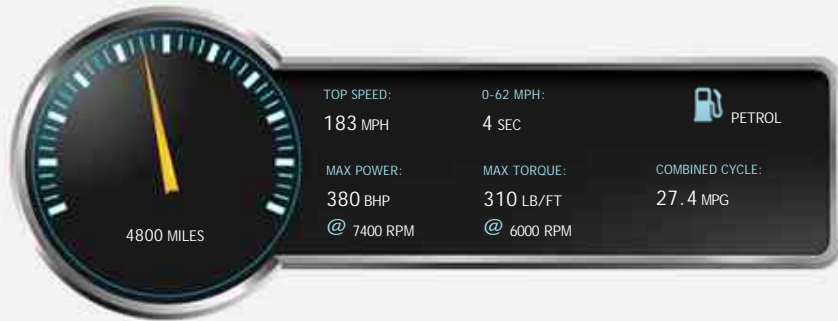

Performance & Engine