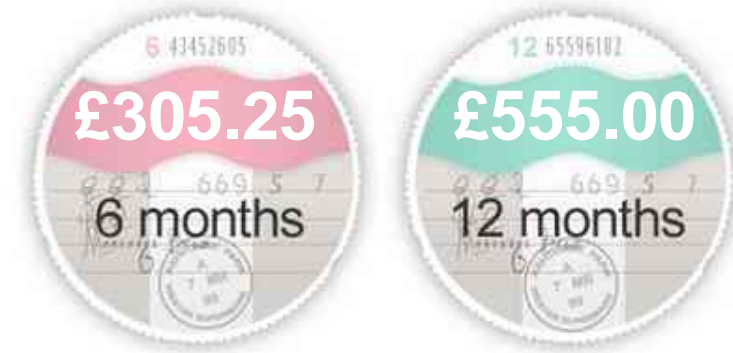

Insurance & Security

Road Tax

Insurance Group
(1-20)

Security

Immobiliser