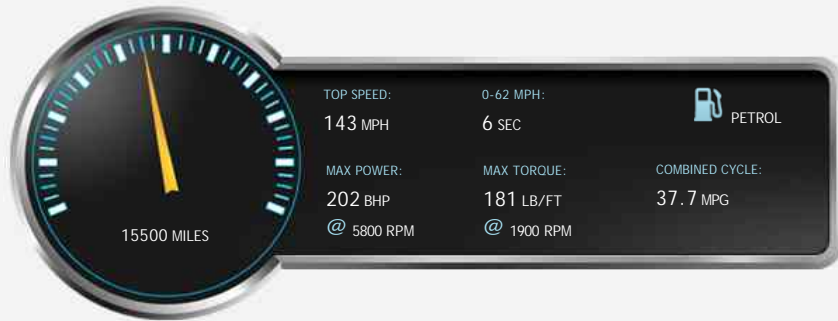

Sold

General Info

Engine:	1.6 Petrol Manual
Price:	Sold
Body Type:	3 Dr Hatchback
Owners:	3
Mileage:	15,500
Reg Date:	May 2017 (17)
Colour:	

Vehicle Features

Not Specified

Vehicle Description

.....SORRY SOLD.....Absolutely Mint VXR Corsa in Black, Upgraded 18 Inch Alloys, Awaiting Valet and Fresh Pics Full Spec To Follow also, 3 months warranty, 12 months MOT, Full service history, Excellent bodywork, Black Part leather interior - Excellent Condition, Tyre condition Excellent, 5 seats, Metallic Black, 3 owners, Upgrades - 18in Alloy Wheels - 5 Y-Spoke Bi Colour, Standard Features - 17in Alloy Wheels - 5 Spoke, Adjustable Speed Limit Audible Warning, Air Blend Heater with Four Speed Fan and Illuminated Controls, Air Conditioning, Android Auto, Anti-Submarining Ramps in Seats, Apple CarPlay, CBC - Cornering Brake Control, Cruise Control and Trip Computer, Dipping Rear-View Mirror, Dual Remus Exhaust System, Electro-Chromatic Anti-Dazzle Drivers Door Mirror, Folding Key, Front Passengers Dual-Stage Airbags, Front Seat Side-Impact Airbags, Fuel Tank Located Ahead of Rear Axle, Full Size Curtain Airbags, Headlights - Bi-Xenon, Headlights - Washers, Heated Rear Window, Heated Windscreen, Interior Tailgate Handle, Laminated Windscreen, R4.0 IntelliLink Touch-Screen Infotainment System, Rear Fog Lights, Reclining Front Seats, Remote Control Central Locking with Security Deadlocks, Remote Control Security Alarm System, Side Window Demist Vents and Four Adjustable

Performance & Engine

Engine: 4 Cylinders
In Line, 1598 Cc,
Turbo Charged,
DOHC

Driven Wheels: Front

Gears: 6

Weights & Measures

Doors: 3

*Including mirrors

Safety