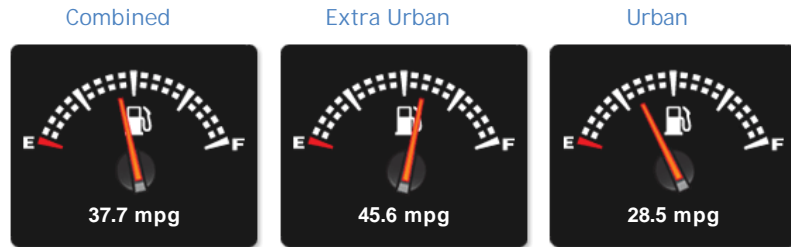

Fuel Economy

Running Costs