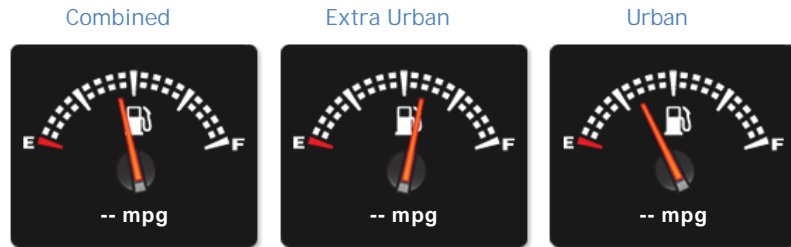

Fuel Economy

Running Costs