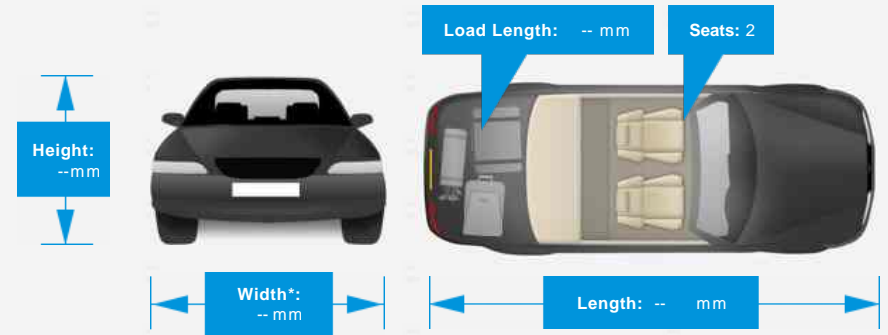

Weights & Measures