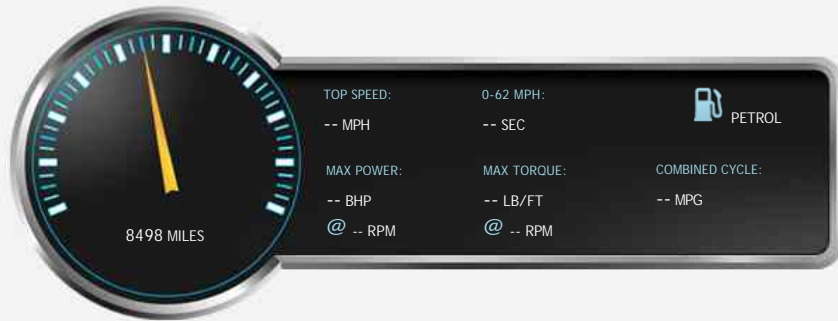

Performance & Engine