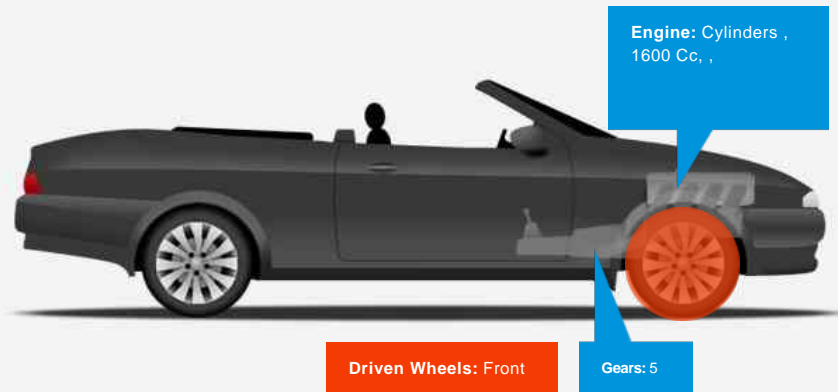

Performance & Engine