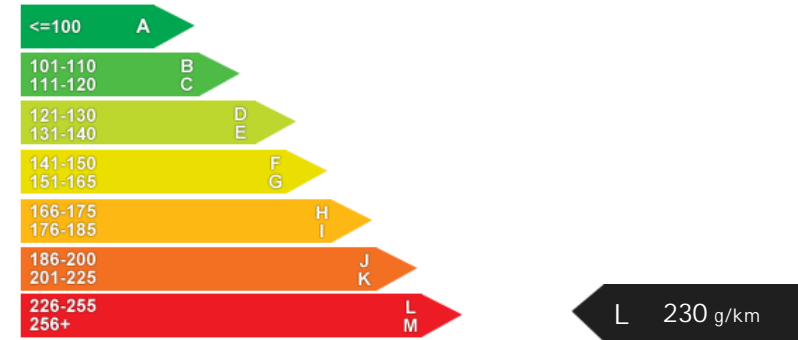

CO₂ emission figure (g/km)

VED band and CO₂