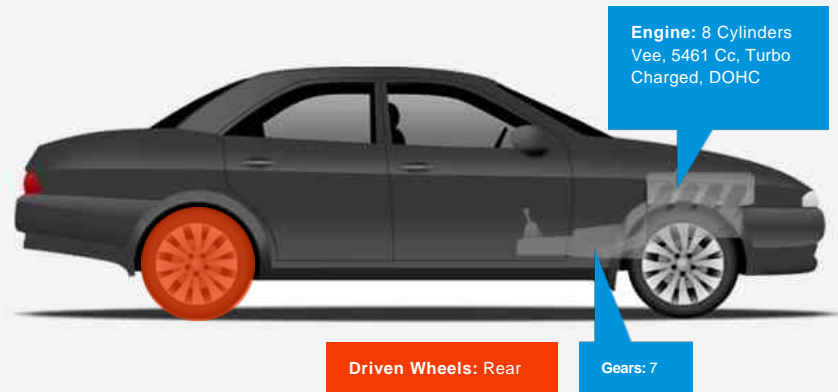

Performance & Engine