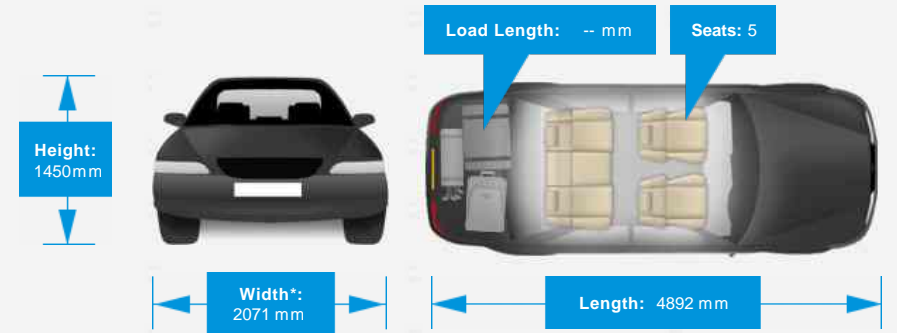

Weights & Measures