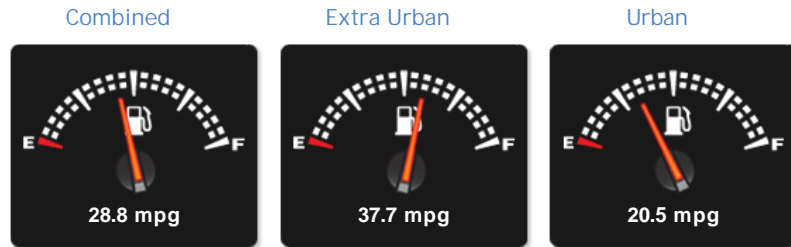

Fuel Economy

Running Costs