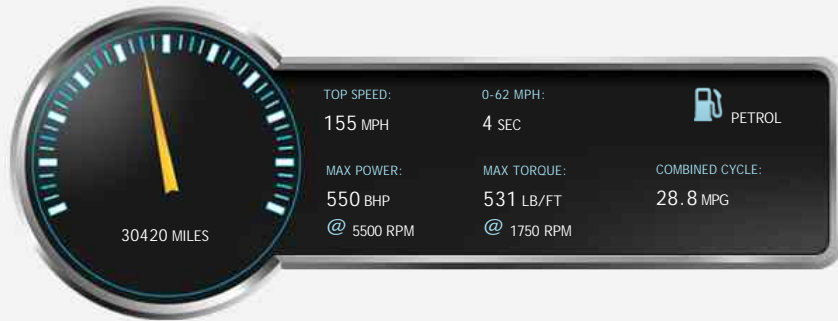

Performance & Engine