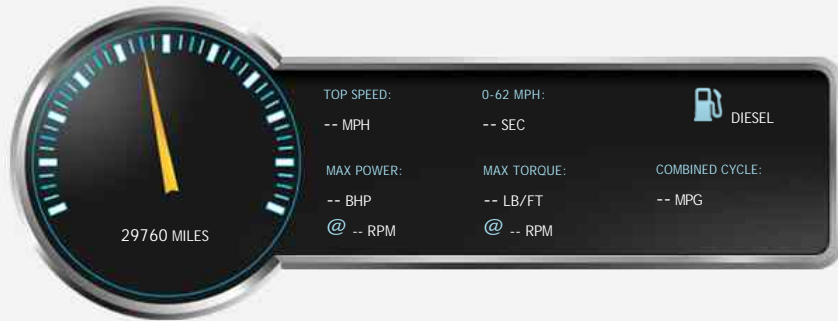

Performance & Engine