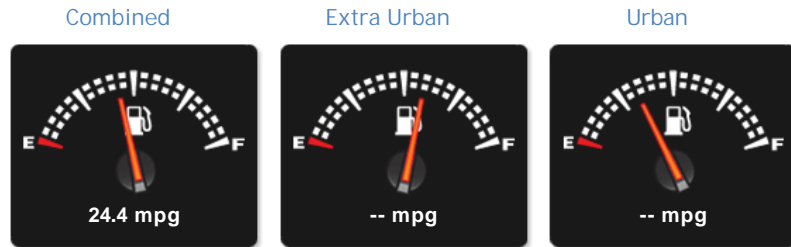

Fuel Economy

Running Costs