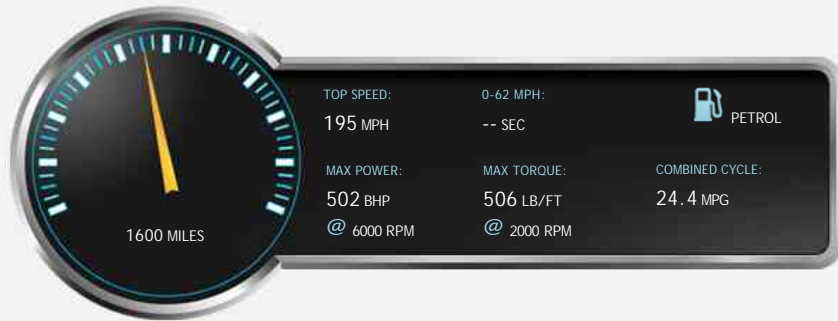

Performance & Engine