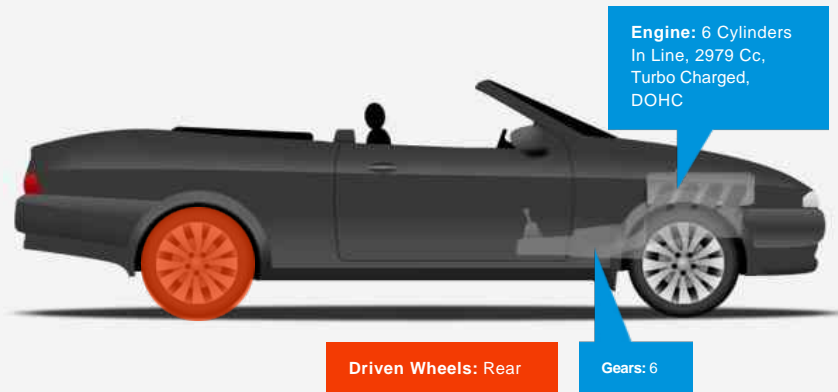

Performance & Engine