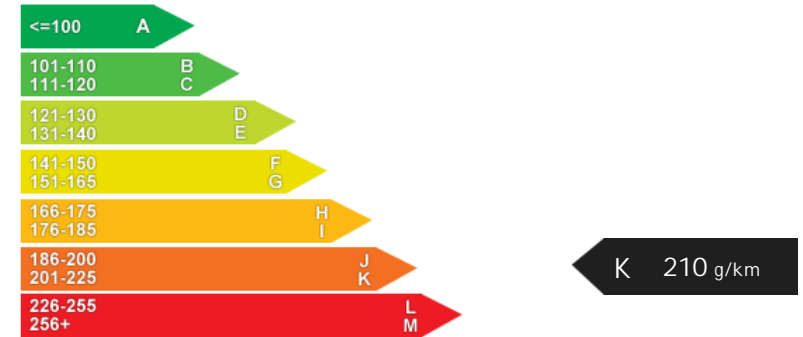

CO₂ emission figure (g/km)

VED band and CO₂