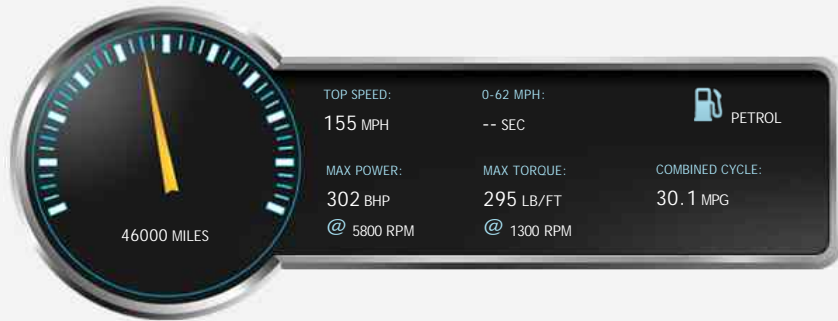

Performance & Engine