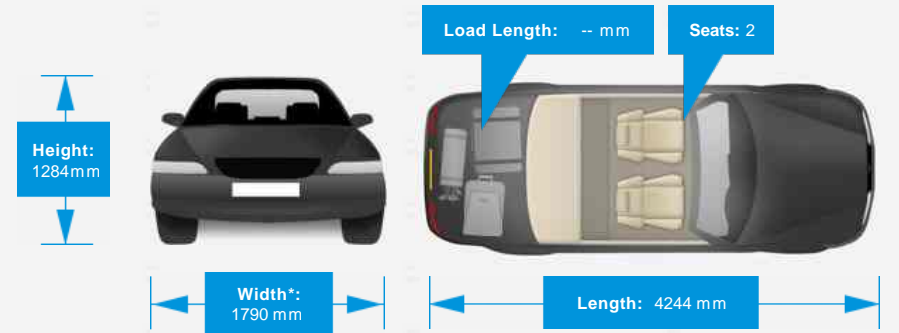

Weights & Measures

*Including mirrors

Safety

NCAP Adult Rating: No Data
NCAP Child Rating: No Data
NCAP Pedestrian Rating: No Data
NCAP Safety Assist: No Data
NCAP Overall Rating: No Data

Fuel Economy

Running Costs