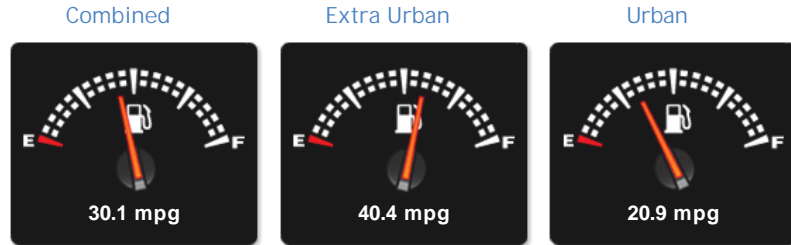

BMW Z4 SDRIVE35I M SPORT ROADSTER

£15,290

General Info

Engine:	3.0 Petrol Automatic
Price:	£15,290
Body Type:	2 Dr Convertible
Owners:	3
Mileage:	46,000
Reg Date:	March 2012 (12)
Colour:	Sapphire Black

Vehicle Features

Vehicle Description

Nice clean low mileage BMW Z4 35i Full service history and 12 months MOT, we offer competitive funding options that can be adjusted to your individual requirements. Along with full part exchange facilities. Finance Calculator And Self Proposal On Our Web Site.

Weights & Measures

*Including mirrors

Safety

NCAP Adult Rating: No Data
NCAP Child Rating: No Data
NCAP Pedestrian Rating: No Data
NCAP Safety Assist: No Data
NCAP Overall Rating: No Data

Fuel Economy

Running Costs