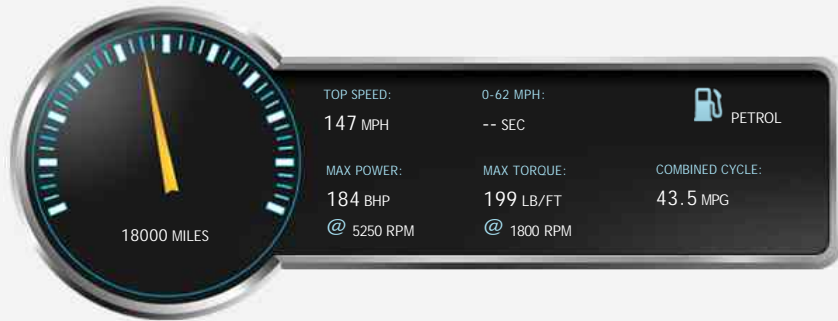

Performance & Engine