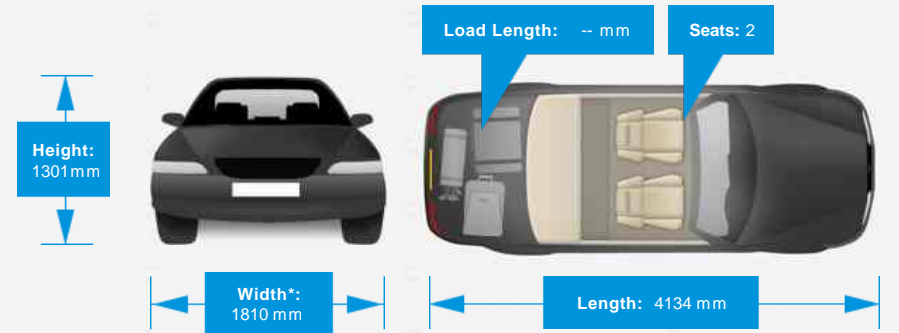

Performance & Engine

Weights & Measures

*Including mirrors

Safety

NCAP Adult Rating: No Data
NCAP Child Rating: No Data
NCAP Pedestrian Rating: No Data
NCAP Safety Assist: No Data
NCAP Overall Rating: No Data