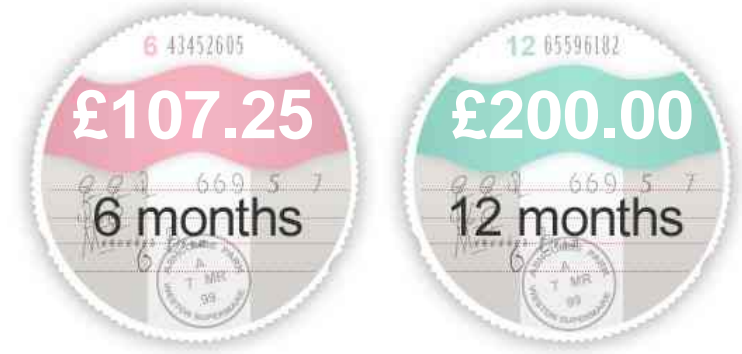

Insurance & Security

Road Tax

Insurance Group
(1-20)

Security

Immobiliser