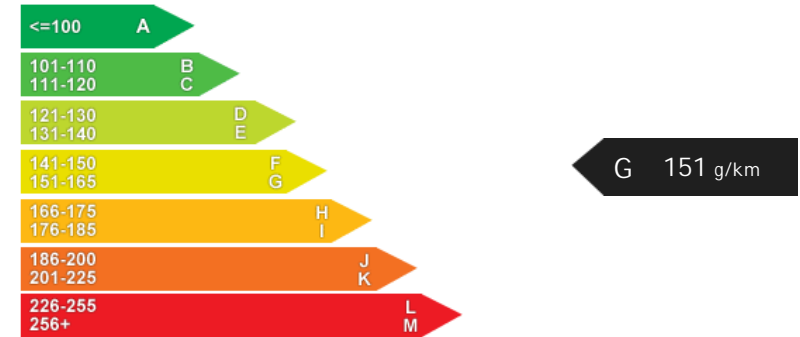

CO₂ emission figure (g/km)

VED band and CO₂