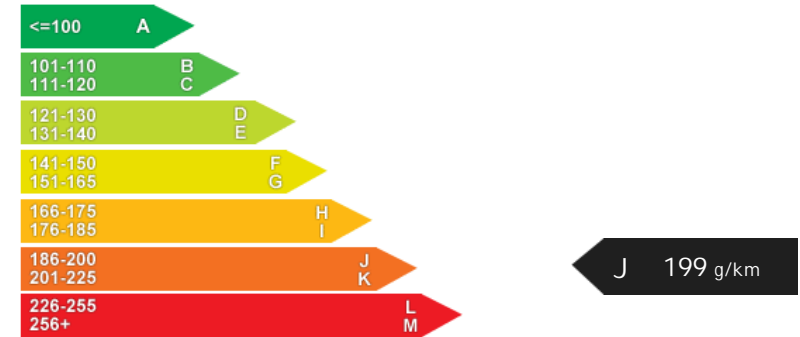

CO₂ emission figure (g/km)

VED band and CO₂