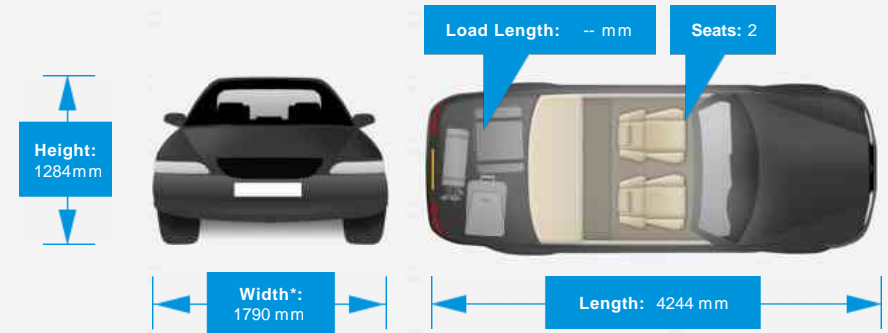

Opening Hours: Mon - Sun These Hours will not show

Performance & Engine

Weights & Measures

*Including mirrors

Safety

NCAP Adult Rating: No Data
NCAP Child Rating: No Data
NCAP Pedestrian Rating: No Data
NCAP Safety Assist: No Data
NCAP Overall Rating: No Data