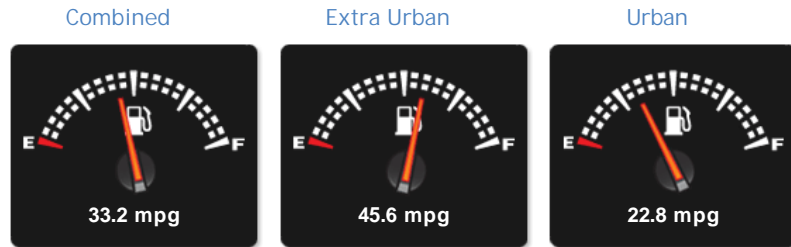

Fuel Economy

Running Costs