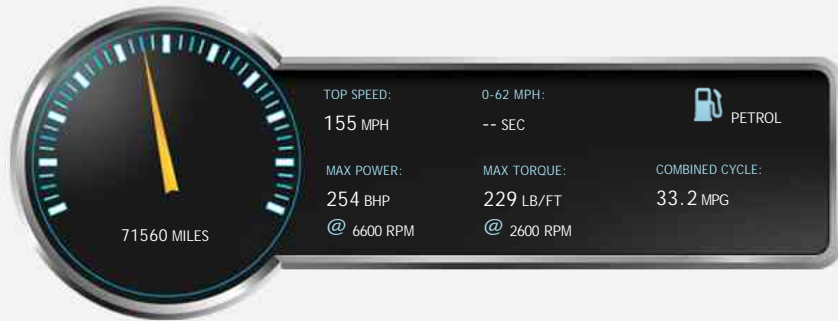

Performance & Engine