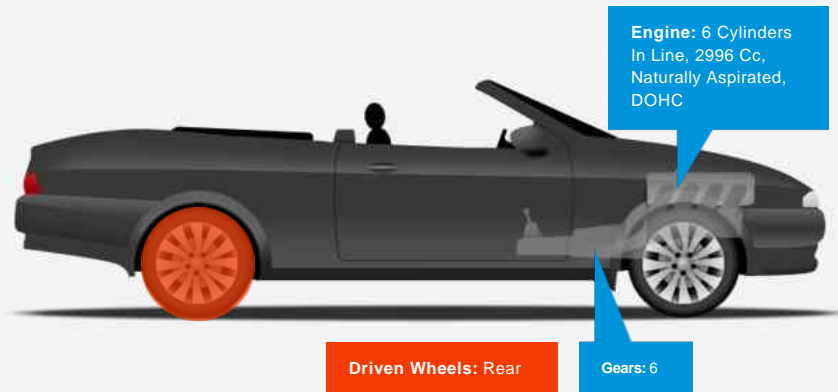

Performance & Engine