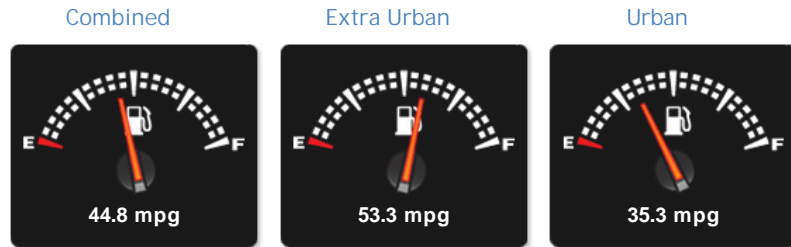

Fuel Economy

Running Costs