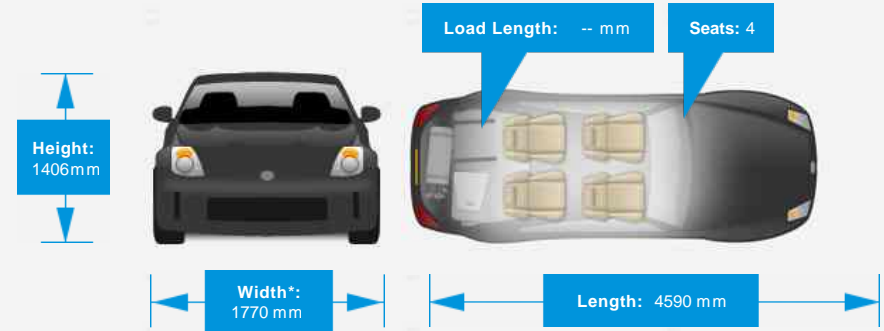

Performance & Engine

Engine: 4 Cylinders In Line, 1595 Cc, Turbo Charged, DOHC

Driven Wheels: Rear

Gears: 7

Weights & Measures

Doors: 2

*Including mirrors

Safety