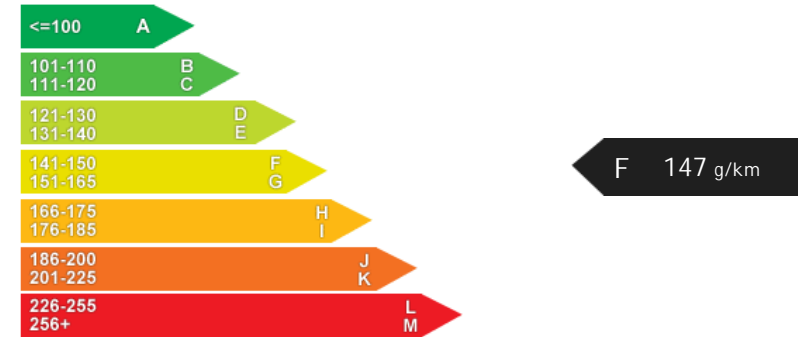

Performance & Engine

Engine: 4 Cylinders In Line, 1595 Cc, Turbo Charged, DOHC

Driven Wheels: Rear

Gears: 7

Weights & Measures

Doors: 2

*Including mirrors

Safety

NCAP Adult Rating: No Data
NCAP Child Rating: No Data
NCAP Pedestrian Rating: No Data
NCAP Safety Assist: No Data
NCAP Overall Rating: No Data

Fuel Economy

Running Costs

CO₂ emission figure (g/km)

VED band and CO₂