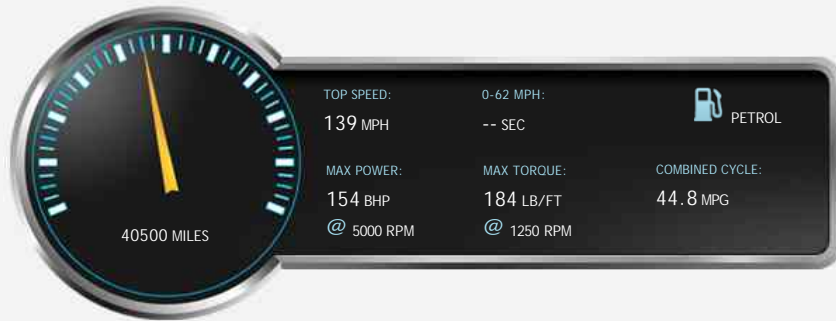

Mercedes C Class C180 BLUEEFFICIENCY AMG SPORT PLUS

£11,290

General Info

Engine:	1.6 Petrol Automatic
Price:	£11,290
Body Type:	2 Dr Coupe
Owners:	2
Mileage:	40,500
Reg Date:	September 2012 (62)
Colour:	Calcite White

Performance & Engine

Engine: 4 Cylinders In Line, 1595 Cc, Turbo Charged, DOHC

Driven Wheels: Rear

Gears: 7

Weights & Measures

Doors: 2

*Including mirrors

Safety