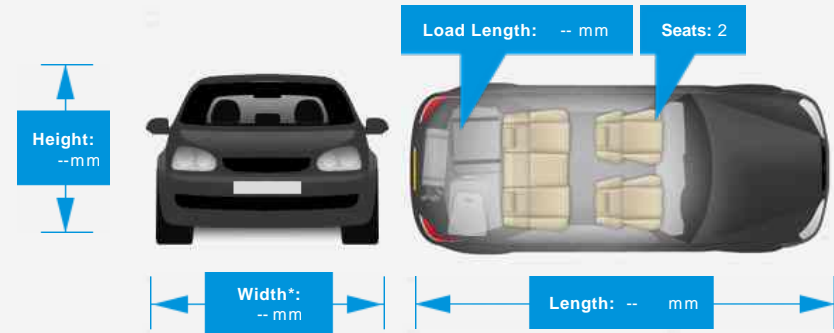

Engine: Cylinders ,
149 Cc ,

Driven Wheels:

Gears:

Weights & Measures

Doors: 5

*Including mirrors

Safety

NCAP Adult Rating: No Data
NCAP Child Rating: No Data
NCAP Pedestrian Rating: No Data
NCAP Safety Assist: No Data
NCAP Overall Rating: No Data