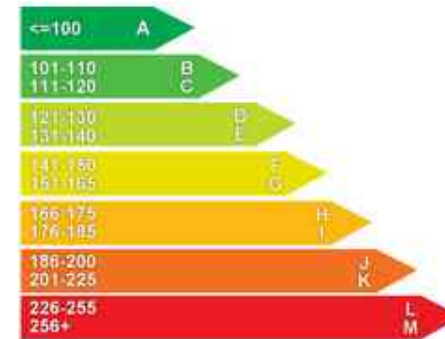

CO₂ emission figure (g/km)

100g/km