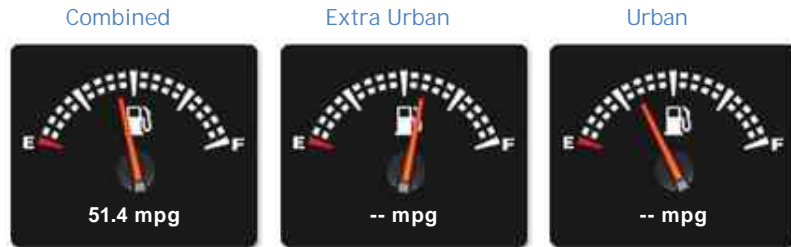

Fuel Economy

Running Costs