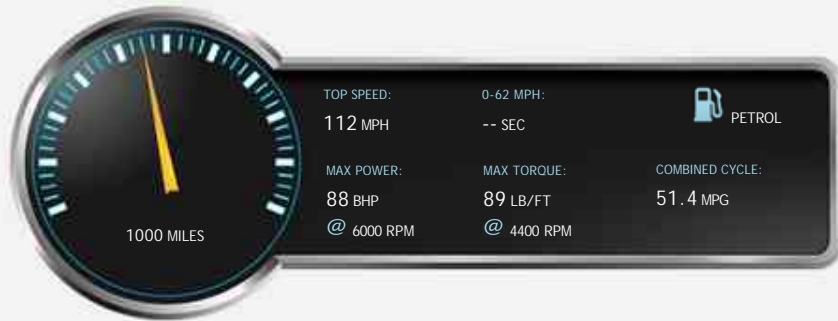

### General Info

Engine:	1.2 Petrol Manual
Price:	£11,500
Body Type:	5 Dr Hatchback
Owners:	1
Mileage:	1,000
Reg Date:	January 2020 (69)
Colour:	Pure White Pearlescent

## Performance & Engine

Driven Wheels: Front

Gears: 5