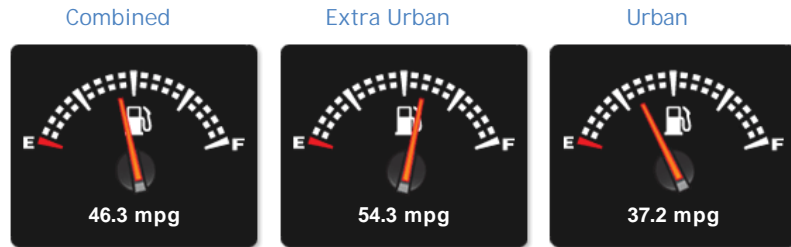

Fuel Economy

Running Costs