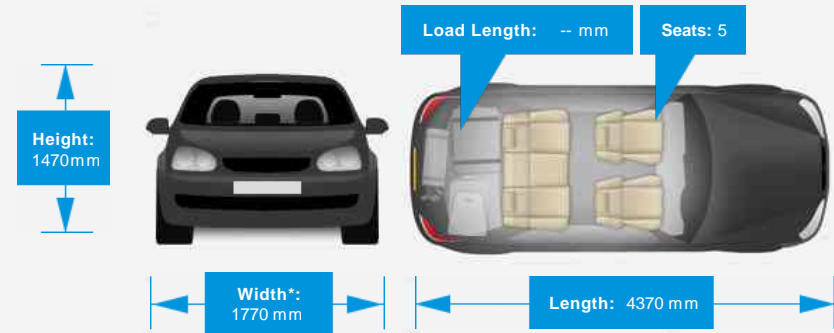

## Performance & Engine

Engine: 4 Cylinders  
In Line, 1798 Cc,  
Naturally Aspirated,  
SOHC

Driven Wheels: Front

Gears: 6

## Weights & Measures

Doors: 5

\*Including mirrors