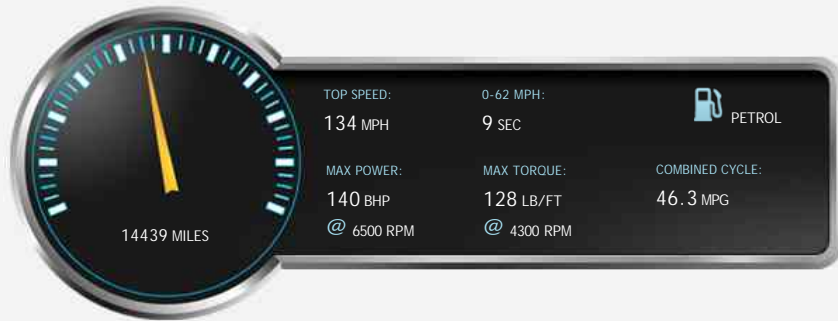

## General Info

Engine:	1.8 Petrol Manual
Price:	£10,795
Body Type:	5 Dr Hatchback
Owners:	1
Mileage:	14,439
Reg Date:	March 2016 (16)
Colour:	White Orchid Pearl

## Performance & Engine

Engine: 4 Cylinders  
In Line, 1798 Cc,  
Naturally Aspirated,  
SOHC

Driven Wheels: Front

Gears: 6