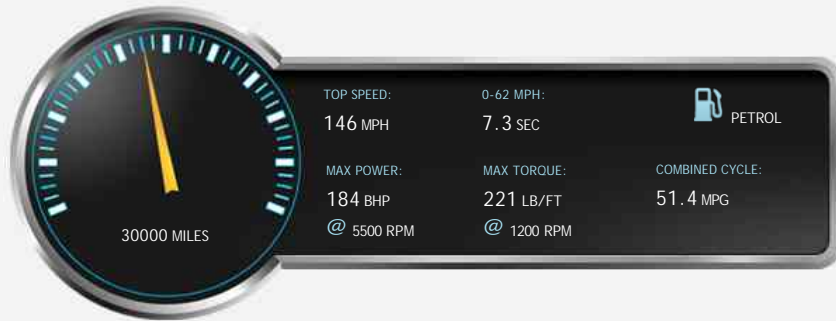

Mercedes C Class C200 C Class AMG Line (Premium) 7G-Tronic+ (s/s) 4dr

£18,500

Southern Prestige Cars

★★★★★ 4.8 (161 reviews)

Highly rated on
AutoTrader

2019

General Info

Engine:	2.0 Petrol Automatic
Price:	£18,500
Body Type:	4 Dr Saloon
Owners:	2
Mileage:	30,000
Reg Date:	September 2015 (65)
Colour:	White

Vehicle Features

Not Specified

Vehicle Description

SOUTHERN PRESTIGE CARS are delighted to offer this superb, low mileage Mercedes-Benz C Class 2.0 C200 AMG Line (Premium) 7G-Tronic+ (s/s) 4dr with full Mercedes service history, last serviced 12/09/2018. Mercedes service plan until 29/08/2019. MoT until 17/09/2019. HPI Clear. One former keeper. Two keys. This car was over £33,000 new, with £1900+ worth of upgrades, including - Panoramic Glass Sunroof, Upholstery - Leather AMG Line, DashCam (Front + Rear), Privacy Glass, Paintwork - Diamond White Special Metallic, Trim - Black Ash Wood. Three months parts and labour warranty on all the major mechanical parts against breakdown is included in the asking price. We will consider any car in part exchange. Finance available. Please quote stock number S336 when you call. All photographs are of the actual car, we never use library pictures. We NEVER source our cars from car auctions. Southern Prestige Cars, Dorset House, Regent Business Park, 297 Kingston Road, Leatherhead, Surrey, KT22 7PL, Panoramic Glass

Southern Prestige Cars, Leatherhead, Surrey

Tel: 01372 602 554 - Web: www.southernprestigecars.co.uk

Opening Hours: Mon - Fri 8am - 6pm | Sat - Sun 9am - 6pm

Performance & Engine

Weights & Measures

*Including mirrors