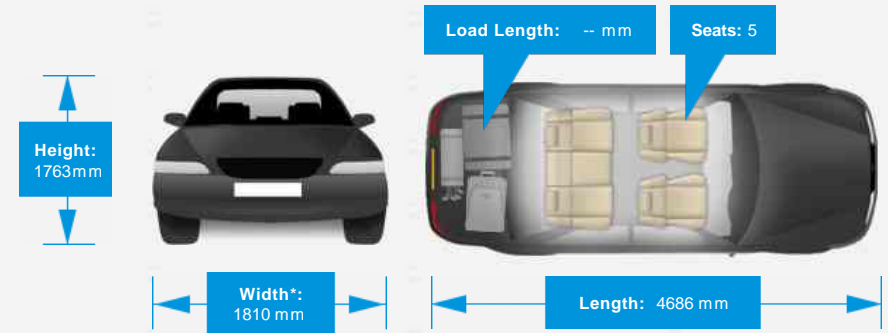

Southern Prestige Cars, Leatherhead, Surrey

Tel: 01372 602 554 - Web: www.southernprestigecars.co.uk

Opening Hours: Mon - Fri 8am - 6pm | Sat - Sun 9am - 6pm

Performance & Engine

Weights & Measures

*Including mirrors