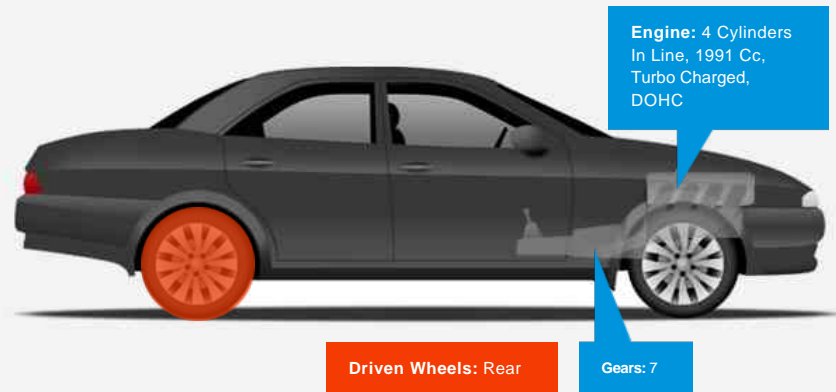

Mercedes C Class C200 C Class AMG Line (Premium) 7G-Tronic+ (s/s) 4dr

£18,500

Southern Prestige Cars

★★★★★ 4.8 (161 reviews)

Highly rated on
AutoTrader

2019

General Info

Engine:	2.0 Petrol Automatic
Price:	£18,500
Body Type:	4 Dr Saloon
Owners:	2
Mileage:	30,000
Reg Date:	September 2015 (65)
Colour:	White

Vehicle Features

Not Specified

Vehicle Description

SOUTHERN PRESTIGE CARS are delighted to offer this superb, low mileage Mercedes-Benz C Class 2.0 C200 AMG Line (Premium) 7G-Tronic+ (s/s) 4dr with full Mercedes service history, last serviced 12/09/2018. Mercedes service plan until 29/08/2019. MoT until 17/09/2019. HPI Clear. One former keeper. Two keys. This car was over £33,000 new, with £1900+ worth of upgrades, including - Panoramic Glass Sunroof, Upholstery - Leather AMG Line, DashCam (Front + Rear), Privacy Glass, Paintwork - Diamond White Special Metallic, Trim - Black Ash Wood. Three months parts and labour warranty on all the major mechanical parts against breakdown is included in the asking price. We will consider any car in part exchange. Finance available. Please quote stock number S336 when you call. All photographs are of the actual car, we never use library pictures. We NEVER source our cars from car auctions. Southern Prestige Cars, Dorset House, Regent Business Park, 297 Kingston Road, Leatherhead, Surrey, KT22 7PL, Panoramic Glass

Southern Prestige Cars, Leatherhead, Surrey

Tel: 01372 602 554 - Web: www.southernprestigecars.co.uk

Opening Hours: Mon - Fri 8am - 6pm | Sat - Sun 9am - 6pm

Performance & Engine

Weights & Measures

*Including mirrors