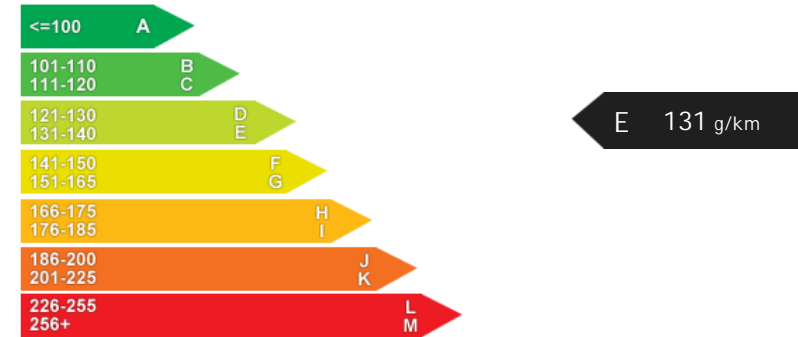

Safety

NCAP Adult Rating:	★★★★★★
NCAP Child Rating:	★★★★★★
NCAP Pedestrian Rating:	★★★★★★
NCAP Safety Assist:	No Data
NCAP Overall Rating:	★★★★★★

Fuel Economy

Running Costs

CO₂ emission figure (g/km)

VED band and CO₂