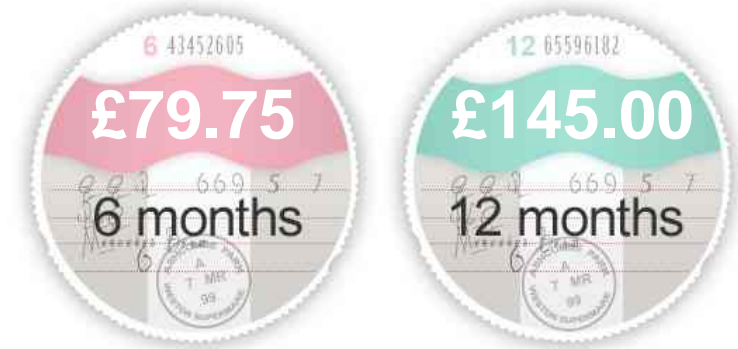

Mercedes C Class C200 C Class AMG Line (Premium) 7G-Tronic+ (s/s) 4dr

£18,500

Southern Prestige Cars

★★★★★ 4.8 (161 reviews)

Highly rated on
AutoTrader

2019

General Info

Engine:	2.0 Petrol Automatic
Price:	£18,500
Body Type:	4 Dr Saloon
Owners:	2
Mileage:	30,000
Reg Date:	September 2015 (65)
Colour:	White

Vehicle Features

Not Specified

Vehicle Description

SOUTHERN PRESTIGE CARS are delighted to offer this superb, low mileage Mercedes-Benz C Class 2.0 C200 AMG Line (Premium) 7G-Tronic+ (s/s) 4dr with full Mercedes service history, last serviced 12/09/2018. Mercedes service plan until 29/08/2019. MoT until 17/09/2019. HPI Clear. One former keeper. Two keys. This car was over £33,000 new, with £1900+ worth of upgrades, including - Panoramic Glass Sunroof, Upholstery - Leather AMG Line, DashCam (Front + Rear), Privacy Glass, Paintwork - Diamond White Special Metallic, Trim - Black Ash Wood. Three months parts and labour warranty on all the major mechanical parts against breakdown is included in the asking price. We will consider any car in part exchange. Finance available. Please quote stock number S336 when you call. All photographs are of the actual car, we never use library pictures. We NEVER source our cars from car auctions. Southern Prestige Cars, Dorset House, Regent Business Park, 297 Kingston Road, Leatherhead, Surrey, KT22 7PL, Panoramic Glass

Insurance & Security

Road Tax

Insurance Group
(1-50)

Security

Immobiliser

Euro Status