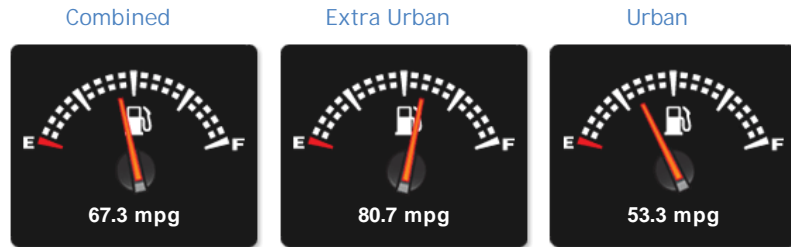

Alfa Romeo Giulia 2.2 TD Super Auto (s/s) 4dr

£17,790

General Info

Engine:	2.1 Diesel Automatic
Price:	£17,790
Body Type:	4 Dr Saloon
Owners:	1
Mileage:	30,000
Reg Date:	March 2017 (17)
Colour:	Red

Vehicle Features

*Including mirrors

Safety

NCAP Adult Rating: No Data

NCAP Child Rating: No Data

NCAP Pedestrian Rating: No Data

NCAP Safety Assist: No Data

NCAP Overall Rating: No Data

Fuel Economy

Running Costs

CO₂ emission figure (g/km)

Price/litre

Insurance & Security

Road Tax

Insurance Group
(1-50)

Security

Immobiliser