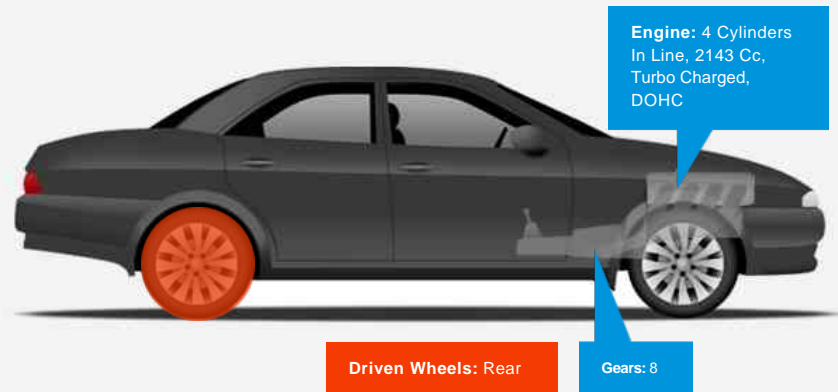

Performance & Engine