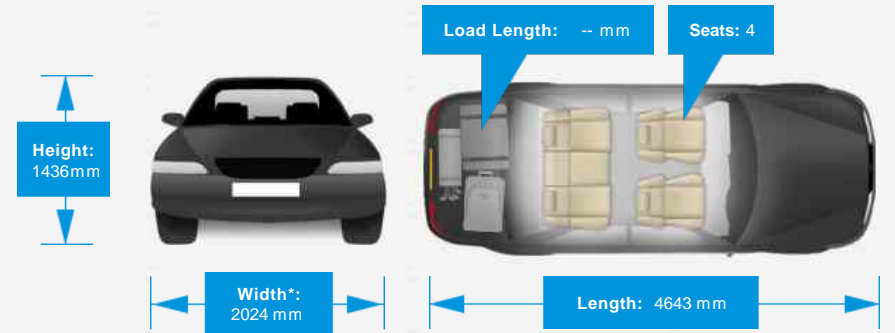

Weights & Measures