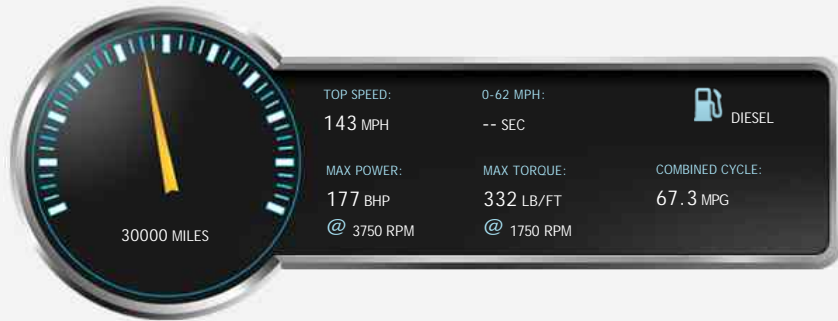

Performance & Engine