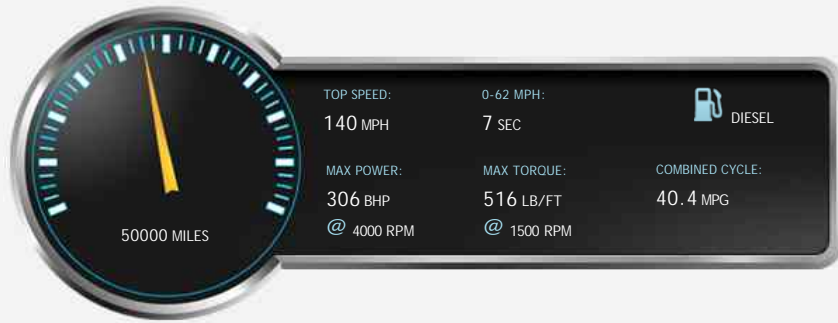

Performance & Engine