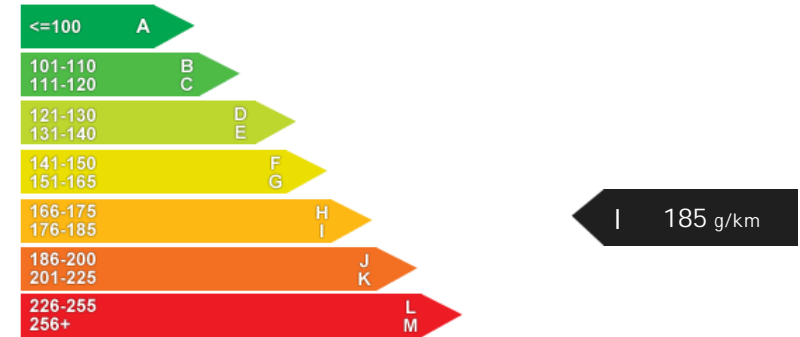

NCAP Adult Rating: No Data
NCAP Child Rating: No Data
NCAP Pedestrian Rating: No Data
NCAP Safety Assist: No Data
NCAP Overall Rating: No Data

Fuel Economy

Running Costs

CO₂ emission figure (g/km)

VED band and CO₂