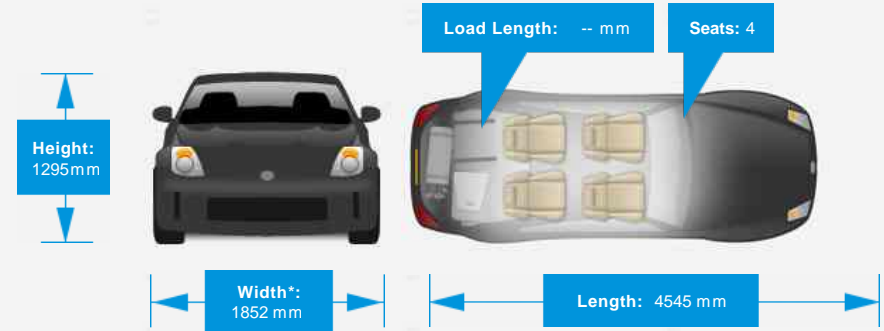

Performance & Engine

Engine: 6 Cylinders ,
3800 Cc, Naturally
Aspirated, DOHC

Driven Wheels: Rear

Gears: 7

Weights & Measures

Doors: 2

*Including mirrors

Safety