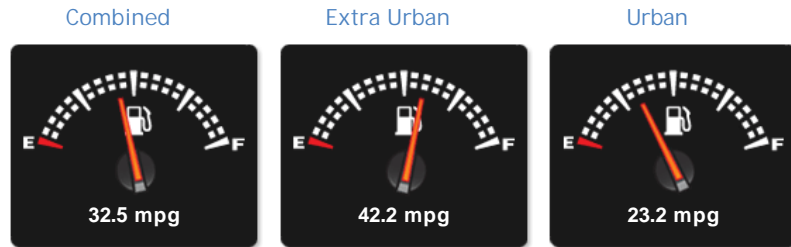

Fuel Economy

Running Costs