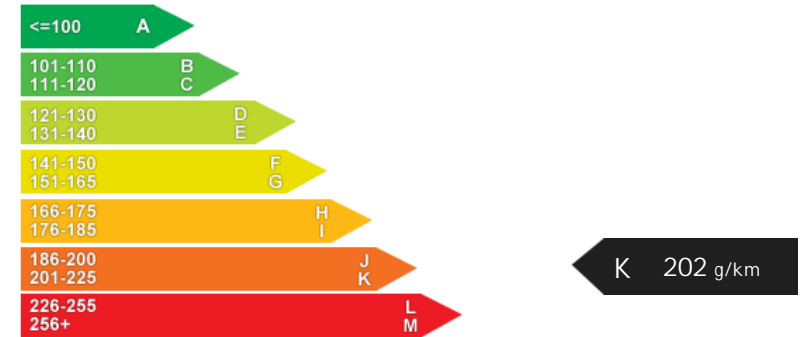

NCAP Adult Rating: No Data
NCAP Child Rating: No Data
NCAP Pedestrian Rating: No Data
NCAP Safety Assist: No Data
NCAP Overall Rating: No Data

Fuel Economy

Running Costs

CO₂ emission figure (g/km)

VED band and CO₂