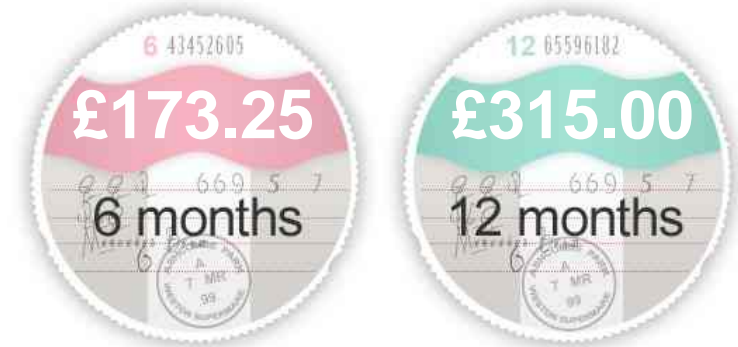

DN22 0EU

Porsche 911 CARRERA GTS PDK

£59,950

General Info

Engine:	3.8 Petrol Semi-Automatic
Price:	£59,950
Body Type:	2 Dr Coupe
Owners:	3
Mileage:	43,000
Reg Date:	December 2014 (64)
Colour:	Carrera White

Vehicle Features

Not Specified

Vehicle Description

**** BUSINESS OPEN FOR SERIOUS ENQUIRIES - NATIONWIDE DELIVERY AVAILABLE **** Immaculate Example, Full OPC Main Dealer Service History - Last Done July 2019 / 43k (With Full Insp Report), Next Due July 2021 Or 63k. Supplied With Full MOT, 6 Months Warranty, 2 Keys + Tracker Fobs. In Preparation For Sale The Car Is To Be Fitted With Genuine Porsche Brake Discs And Pads All Round And Is Sporting Excellent N Rated Pirelli Tyres All Round. Great Spec Includes £3k Stereo Upgrade, £2k Seat Upgrade And Various Other Cost Options (Please See Full Description Of Extras). Drives Perfectly., 4 seats, White, 3 owners, Upgrades - Rear Wiper, Cruise Control, Seats - Heated Front, Park Assist - Front and Rear, Burmester High-End Surround Sound System, Steering Wheel - Sport Design, Adaptive Sports Seats Plus - Electrical 18 Ways, Automatically Dimming Interior and Exterior Mirrors with Integrated Rain Sensor, Instrument Dials - White, Sport Chrono Stopwatch - Carrara White, Standard Features - 20in Alloy Wheels - 911 Turbo S, ASR -

Insurance & Security

Road Tax

Insurance Group
(1-20)

Security

Immobiliser

Euro Status