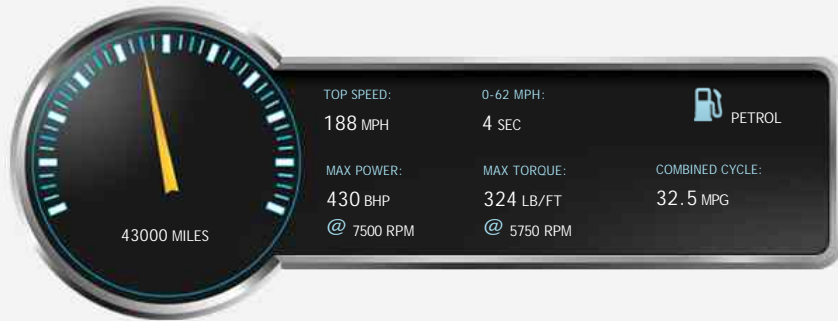

Performance & Engine