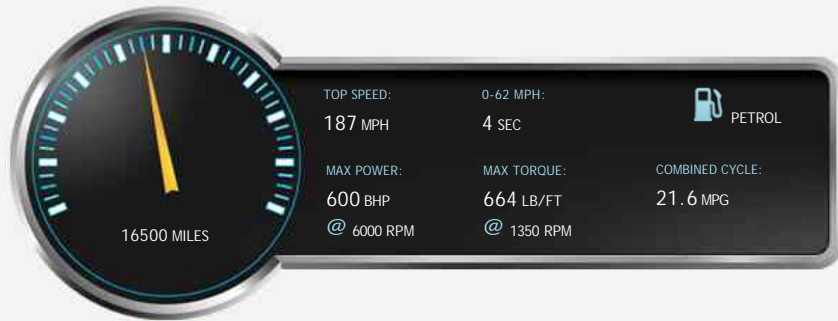

Performance & Engine