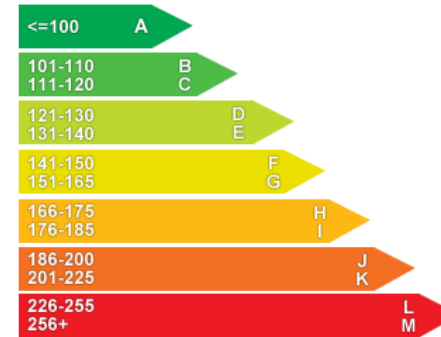

Performance & Engine

Driven Wheels: All -

Permanent

Gears: 8

Weights & Measures

Doors: 5

*Including mirrors

Safety

NCAP Adult Rating: No Data
NCAP Child Rating: No Data
NCAP Pedestrian Rating: No Data
NCAP Safety Assist: No Data
NCAP Overall Rating: No Data

Fuel Economy

Running Costs

CO₂ emission figure (g/km)

Percentage/ton