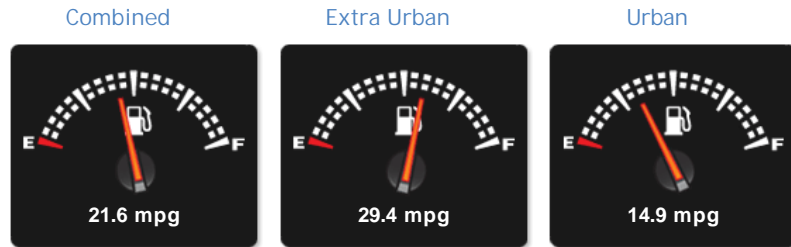

Fuel Economy

Running Costs