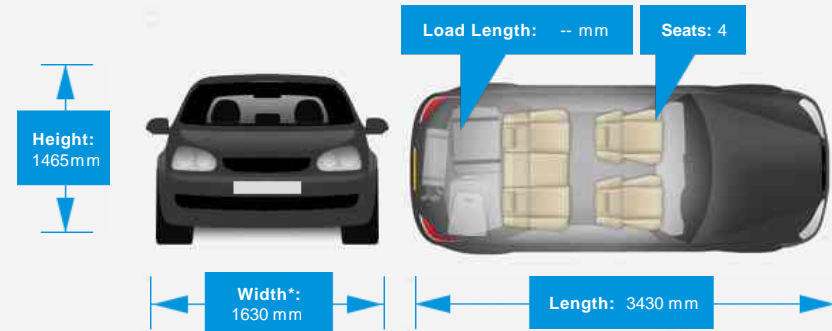

Performance & Engine

Engine: 3 Cylinders
In Line, 998 Cc,
Naturally Aspirated,
DOHC

Driven Wheels: Front

Gears: 5

Weights & Measures

Doors: 3

*Including mirrors

Safety