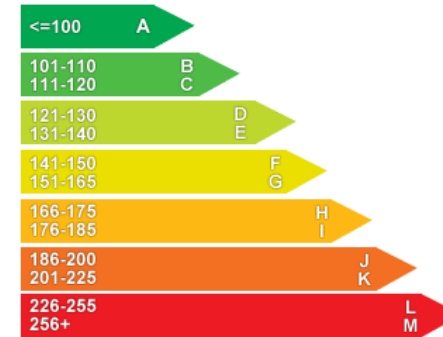

Performance & Engine

Engine: 3 Cylinders
In Line, 998 Cc,
Naturally Aspirated,
DOHC

Driven Wheels: Front

Gears: 5

Weights & Measures

Doors: 3

*Including mirrors

Safety

NCAP Adult Rating: ★★★★★
NCAP Child Rating: ★★★★★
NCAP Pedestrian Rating: ★★★★★
NCAP Safety Assist: No Data
NCAP Overall Rating: ★★★★★

Fuel Economy

Running Costs

CO₂ emission figure (g/km)

VED band and CO₂