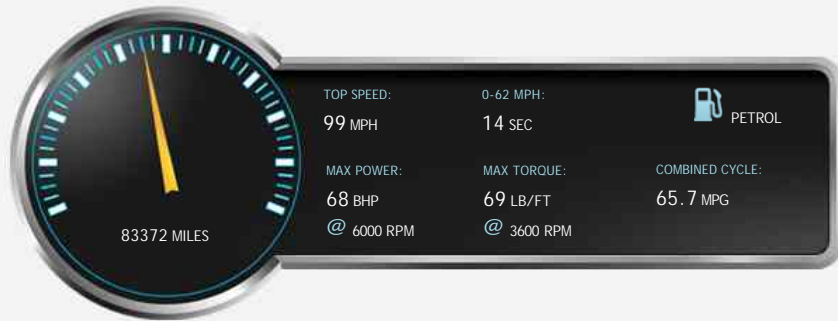

Peugeot 107 ACCESS 1.0 68PS 3 DOOR

£2,500

General Info

Engine:	1.0 Petrol Manual
Price:	£2,500
Body Type:	3 Dr Hatchback
Owners:	2
Mileage:	83,372
Reg Date:	December 2012 (62)
Colour:	Red

Vehicle Features

- 2 Owners From New
- Immobiliser
- Multiple Airbags
- Rear Wiper
- Spare Wheel
- Anti-Lock Brakes
- Driver's Airbag
- Power Assisted Steering
- Service History

Vehicle Description

*Full Service History. Ideal 1st Car With Low Insurance Group, Excellent Fuel Economy, And Zero Road Tax.
3 Months Warranty*

Performance & Engine

Engine: 3 Cylinders
In Line, 998 Cc,
Naturally Aspirated,
DOHC

Driven Wheels: Front

Gears: 5

Weights & Measures

Doors: 3

*Including mirrors

Safety