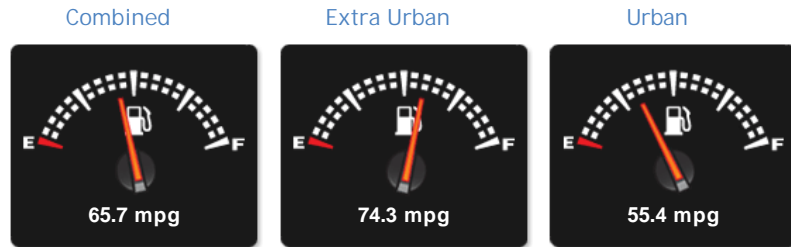

Fuel Economy

Running Costs