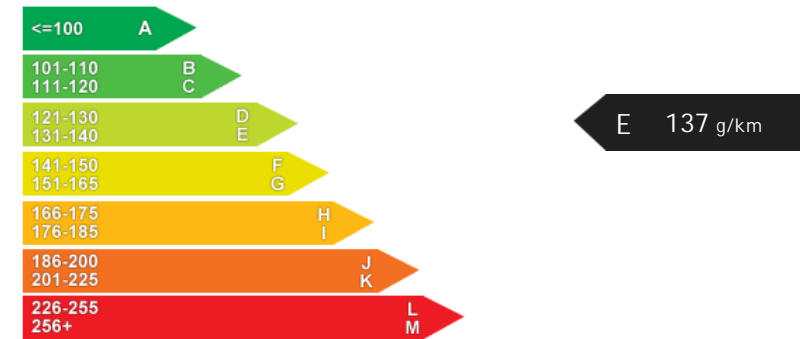

NCAP Adult Rating: No Data
NCAP Child Rating: No Data
NCAP Pedestrian Rating: No Data
NCAP Safety Assist: No Data
NCAP Overall Rating: No Data

Fuel Economy

Running Costs

CO₂ emission figure (g/km)

VED band and CO₂