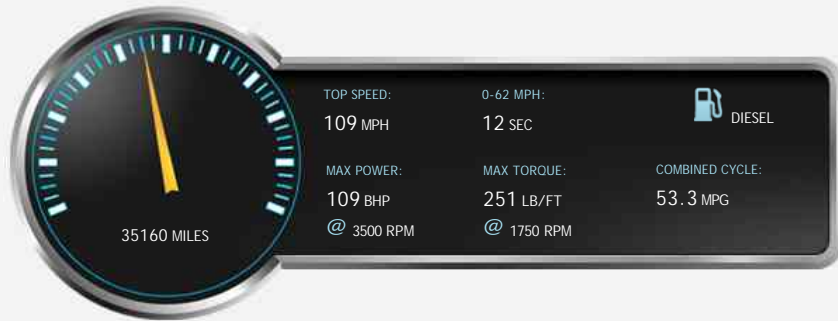

Performance & Engine