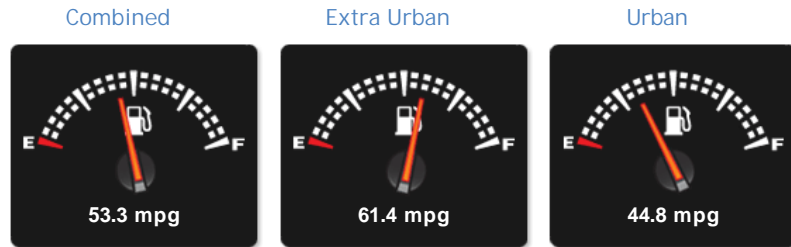

Fuel Economy

Running Costs