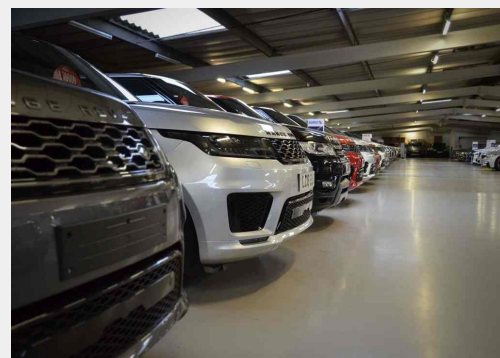

## Land Rover Discovery Sport TD4 HSE Luxury Auto 4WD (s/s) 5dr

£25,000

### General Info

Engine:	2.0 Diesel Automatic
Price:	£25,000
Body Type:	5 Dr SUV
Owners:	3
Mileage:	21,000
Reg Date:	September 2015 (65)
Colour:	Grey