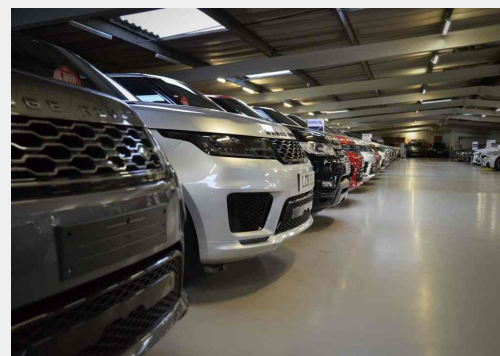

Saxton 4x4

Tel: 01245 351234

Fax: 01277 201010

Web: www.saxton4x4.co.uk

Westway
Chelmsford
Essex
CM1 3BH

Jaguar F-Pace V6 S Auto AWD (s/s) 5dr

£35,500

General Info

Engine:	3.0 Petrol Automatic
Price:	£35,500
Body Type:	5 Dr SUV
Owners:	1
Mileage:	11,000
Reg Date:	March 2017 (17)
Colour:	Silver

Vehicle Features

- Four Wheel Drive

Vehicle Description

CALL 01245 351234, The exterior of this car benefits from the following features; Red Brake Calipers, Headlamp Power Wash, Heated Front Windscreen, Heated Washer Jets, Laminated Windscreen, Sliding Panoramic Roof, Tinted Glass, Xenon Headlamps, Ambient Lighting, The interior features of this car are; Red Brake Calipers, Electric Adjustable Front Seats, Heated Front Seats, Auto Dimming Rear View Mirror, The technology and systems that this car has are as follows; Red Brake Calipers, Autonomous Emergency Braking, Branded Meridian Sound System, Continuous Variable Damping, Cruise Control, DAB Radio, Front Parking Aid, Incontrol Apps, Lane Departure Warning System, Navigation (SD Card), Rain Sensor, Rear View Camera, Reverse Parking Aid, SOS/Assistance Call , WiFi Hotspot, 10-Way Electric Front Seats, 2-Zone Climate Control, 20in Alloy Wheels - 5 Spoke Style 5035 with Grey Diamond Turned Finish, 5in Display with Instrument Panel, AEB - Autonomous Emergency Braking, ASPC - All Surface Progress Control, Adaptive Dynamics, Airbags - Front Side, Airbags - Full Length Side Window Curtain, Auto-Dimming - Power Fold - Heated Door Mirrors with Approach Lights, Auto-Dimming Interior Rear View Mirror, Bluetooth Telephone Connectivity, Cruise Control with Speed Limiter, Digital

Saxton 4x4, Westway, Chelmsford, Essex, CM1 3BH

Tel: 01245 351234 - Fax: 01277 201010 - Web: www.saxton4x4.co.uk

Opening Hours: Please call to confirm opening hours.

Whilst every effort is made to represent details accurately on our Web Site, variations, errors or omissions may occur and so the information contained herewith does not constitute an offer for sale of any particular vehicle, accessory or specification. Customers are advised to contact us to confirm vehicle features & details