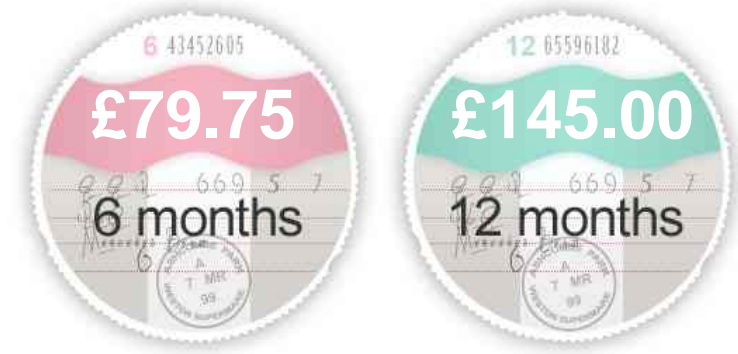

Jaguar XF 2.2d Portfolio Auto Saloon

Sold

General Info

Engine:	2.2 Diesel Automatic
Price:	Sold
Body Type:	4 Dr Saloon
Owners:	3
Mileage:	43,200
Reg Date:	September 2014 (64)
Colour:	Dark Sapphire

Vehicle Features

Running Costs

CO₂ emission figure (g/km)

VED band and CO₂

Insurance & Security

Road Tax

Insurance Group
(1-50)

Security

Immobiliser