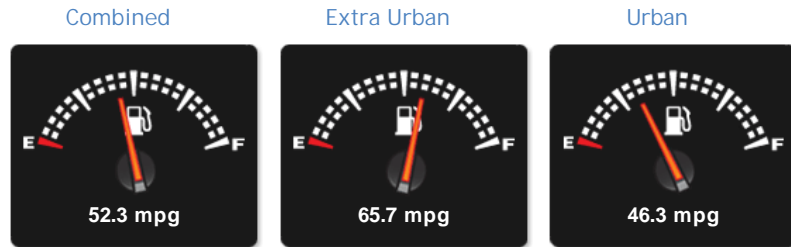

Fuel Economy

Running Costs