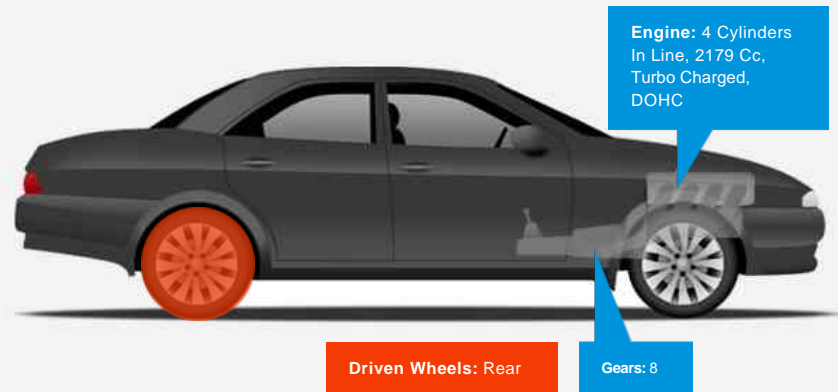

Performance & Engine