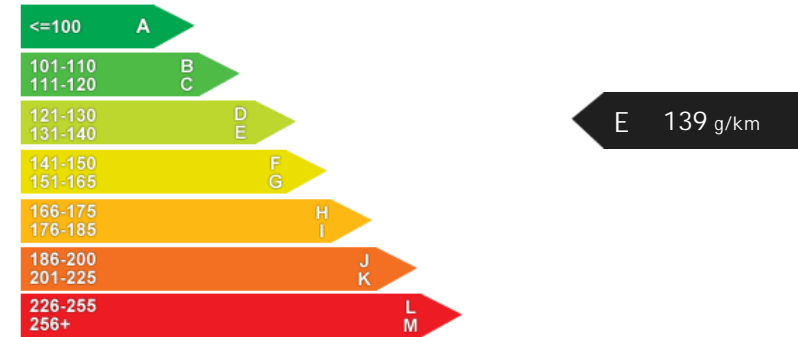

CO₂ emission figure (g/km)

VED band and CO₂