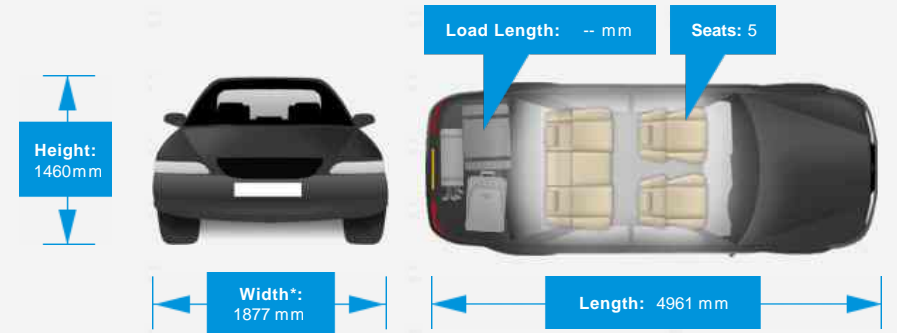

Weights & Measures