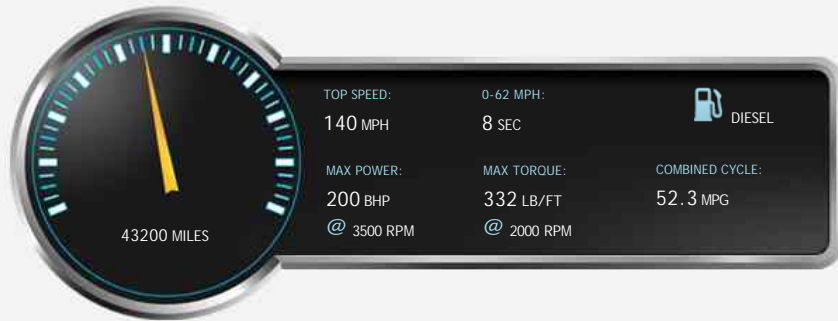

Performance & Engine