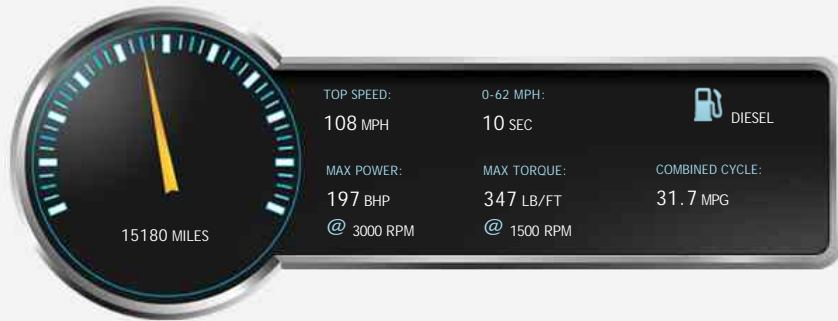

Performance & Engine