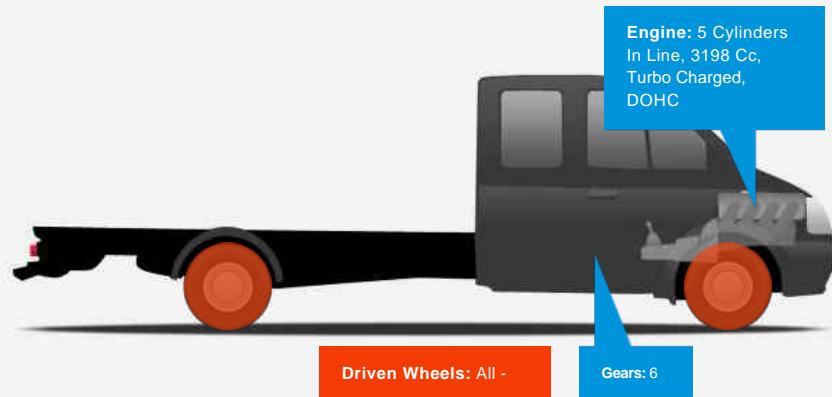

Performance & Engine