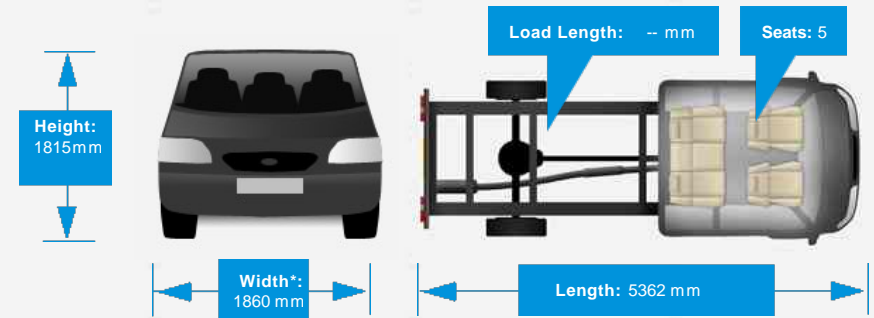

Opening Hours: Mon - Fri 8:30am - 5:30pm | Sat appointment only | Sun Closed

Performance & Engine

Selected

Weights & Measures

*Including mirrors

Safety

NCAP Adult Rating: No Data
NCAP Child Rating: No Data
NCAP Pedestrian Rating: No Data
NCAP Safety Assist: No Data
NCAP Overall Rating: No Data