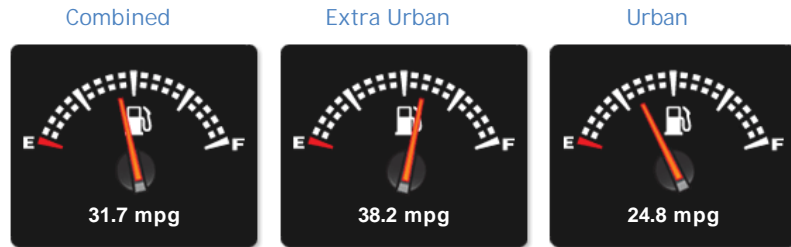

Ford Ranger EU6 3.2 TDCi WILDTRAK AUTOMATIC 4X4 DCB TDCI

General Info

Engine:	3.2 Diesel Automatic
Price:	£20,500 + VAT
Body Type:	4 Dr Pick-up
Owners:	2
Mileage:	15,180
Reg Date:	December 2017 (67)
Colour:	Silver

Opening Hours: Mon - Fri 8:30am - 5:30pm | Sat appointment only | Sun Closed

Performance & Engine

Selected

Weights & Measures

*Including mirrors

Safety

NCAP Adult Rating: No Data
NCAP Child Rating: No Data
NCAP Pedestrian Rating: No Data
NCAP Safety Assist: No Data
NCAP Overall Rating: No Data

Fuel Economy

Running Costs

CO₂ emission figure (g/km)

LGV228 g/km

Insurance & Security

Road Tax

Insurance Group
(1-50)

Security
(Thatcham Approved)