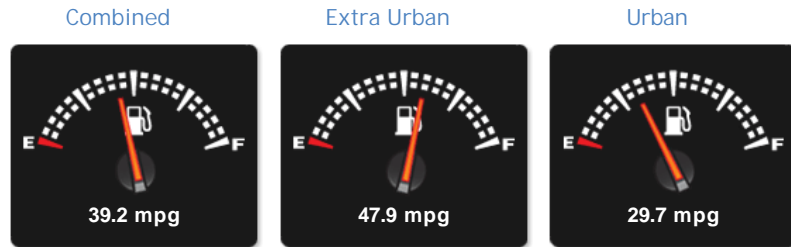

Fuel Economy

Running Costs