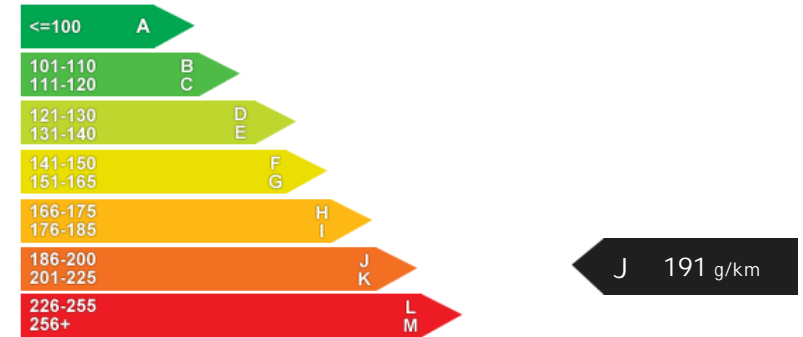

CO₂ emission figure (g/km)

VED band and CO₂