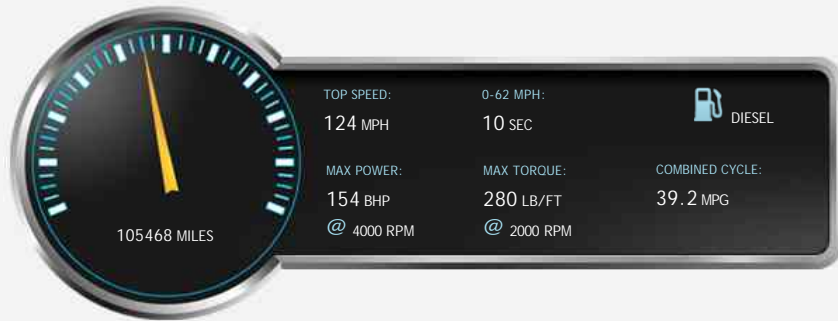

Performance & Engine