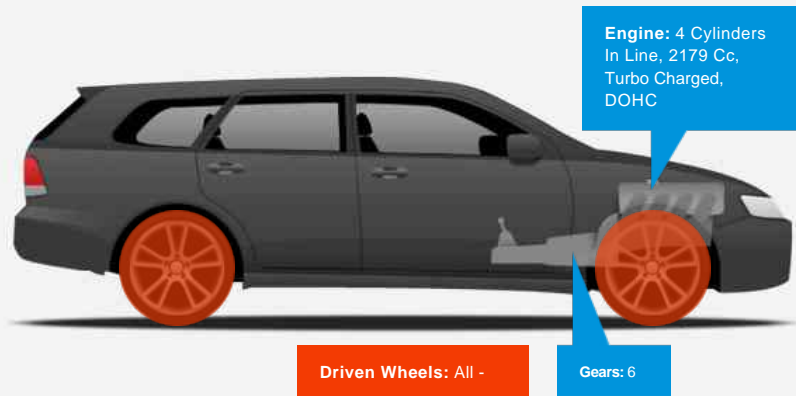

Performance & Engine