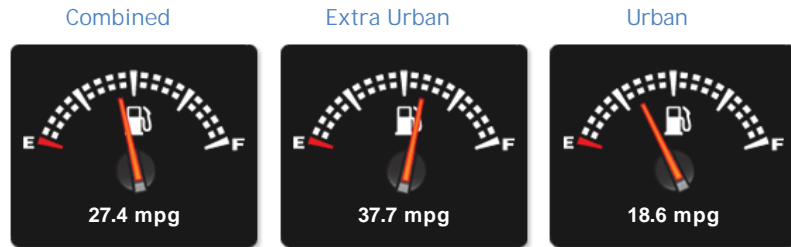

Fuel Economy

Running Costs