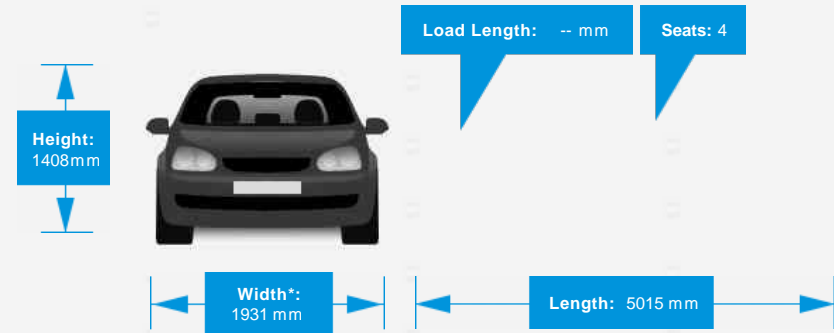

Performance & Engine

Engine: 8 Cylinders
Vee, 4806 Cc,
Naturally Aspirated,
DOHC

Driven Wheels: All -

Permanent

Gears: 7

Weights & Measures

Doors: 5

*Including mirrors