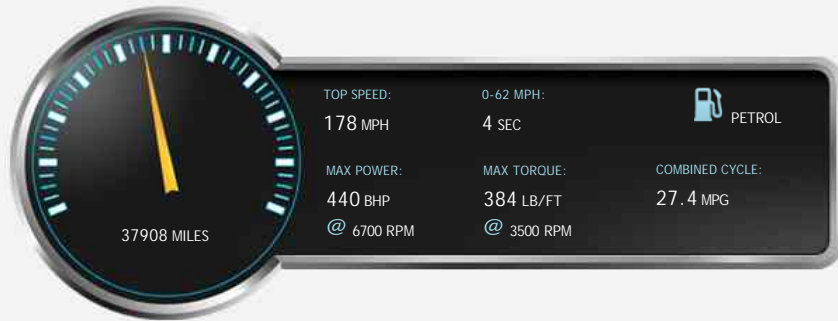

Porsche Panamera V8 GTS PDK

Sold

General Info

Engine:	4.8 Petrol Semi-Automatic
Price:	Sold
Body Type:	5 Dr Hatchback
Owners:	1
Mileage:	37,908
Reg Date:	May 2016 (16)
Colour:	Sapphire Blue Metallic

Vehicle Features

Vehicle Description

Merese Motors are delighted to offer this stunning PORSCHE PANAMERA 4.8 V8 GTS 4dr PDK Finished In Sapphire Blue Metallic With Black And Cream Two Tone Leather- Seat Heating Front And Rear- Bose Surround Sound System- Electric Tilt And Slide Sunroof- Voice Control For PCM- Universal Audio Interface- Rear Wiper- Privacy Glass- Online Services- Rear Wiper- Park Assist Front And Rear- 20 Inch 911 Turbo Wheels- Electrical Deployable Tow Bar. We have a team of experienced buyers who hand pick our cars from all parts of the UK so you can buy with confidence all vehicles are HPI Clear and prepared to the highest standard, full dealer facilities available call the sales team for further info.

Performance & Engine

Engine: 8 Cylinders
Vee, 4806 Cc,
Naturally Aspirated,
DOHC

Driven Wheels: All -

Permanent

Gears: 7

Weights & Measures

Doors: 5

*Including mirrors