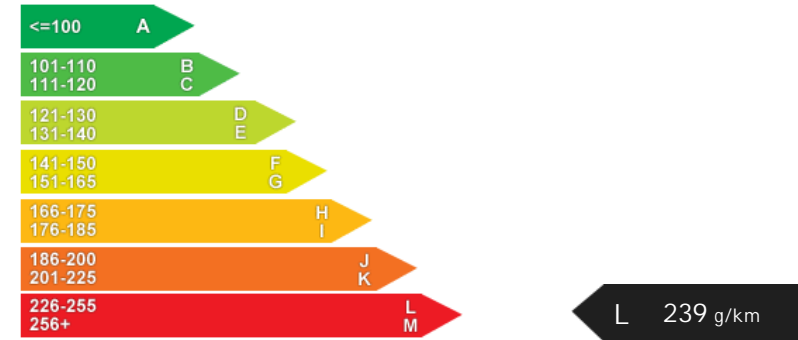

Safety

NCAP Adult Rating: No Data
NCAP Child Rating: No Data
NCAP Pedestrian Rating: No Data
NCAP Safety Assist: No Data
NCAP Overall Rating: No Data

Fuel Economy

Running Costs

CO₂ emission figure (g/km)

VED band and CO₂