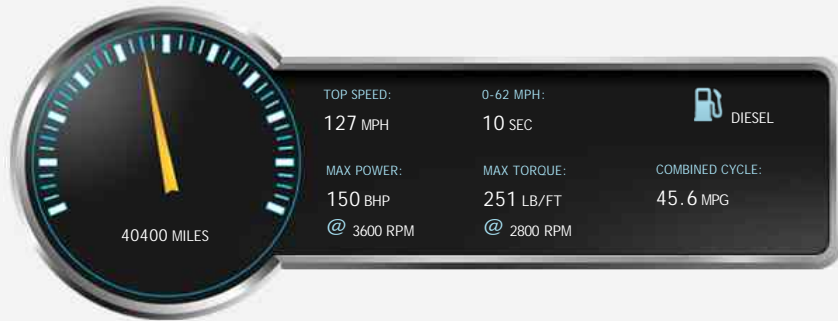

Performance & Engine