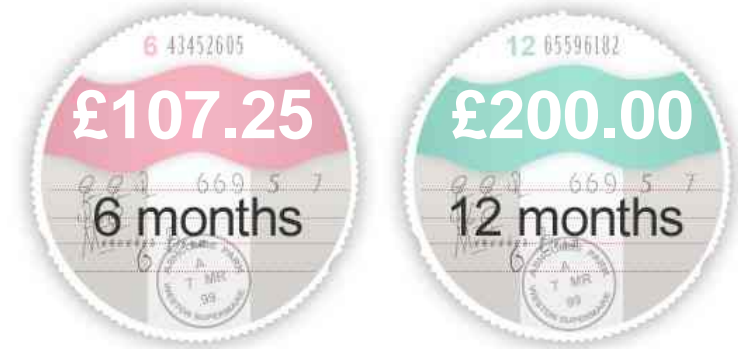

Insurance & Security

Road Tax

Insurance Group
(1-20)

Security

Immobiliser