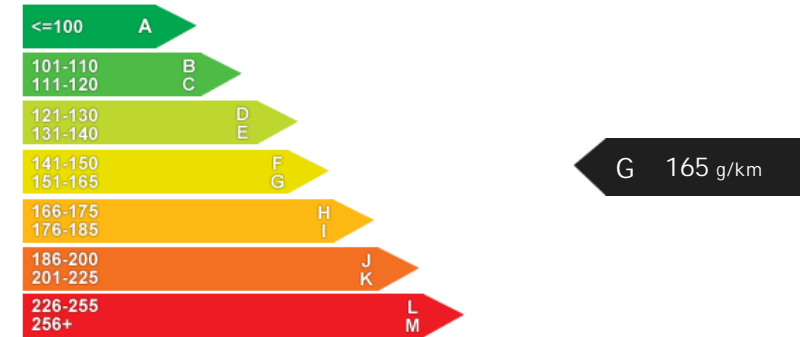

Performance & Engine

Weights & Measures

*Including mirrors

Safety

NCAP Adult Rating: No Data

NCAP Child Rating: No Data

NCAP Pedestrian Rating: No Data

NCAP Safety Assist: No Data

NCAP Overall Rating: No Data

Fuel Economy

Running Costs

CO₂ emission figure (g/km)

VED band and CO₂

Insurance & Security

Road Tax

Insurance Group
(1-20)