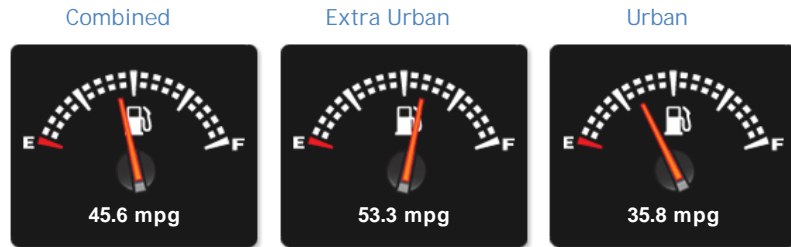

Fuel Economy

Running Costs