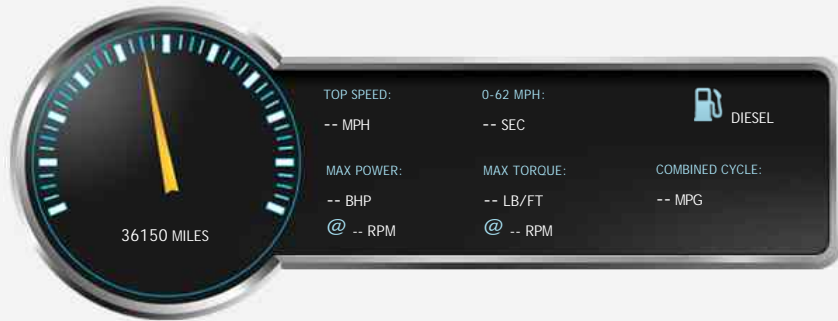

Hyundai i800 2.5CRDi (136bhp) SE Nav (8st)

£16,500

General Info

Engine:	2.5 Diesel Manual
Price:	£16,500
Body Type:	5 Dr MPV
Owners:	
Mileage:	36,150
Reg Date:	March 2018 (18)
Colour:	

Vehicle Features

- > Full size spare wheel
- > Privacy Glass
- > 16 inch alloy wheels
- > Daytime running lights
- > Front fog lights
- > Cup holders
- > ESP
- > Leather gear knob
- > Trim
- > Trip computer
- > Immobiliser
- > Auxiliary input socket
- > Electric door mirrors

Neales Garage (1985) Ltd, 2-12 Station Street, Bromsgrove, West Midlands, B60 2BS

Tel: 0121 4863972 - Fax: 0121 4863973 - Web: www.nglcars.co.uk

Opening Hours: Mon - Fri 08am - 5pm | Sat 08am - 1pm | Sun Closed

Performance & Engine

Engine: Cylinders ,
2500 Cc, ,

Weights & Measures

*Including mirrors

Safety

NCAP Adult Rating: No Data
NCAP Child Rating: No Data
NCAP Pedestrian Rating: No Data
NCAP Safety Assist: No Data
NCAP Overall Rating: No Data