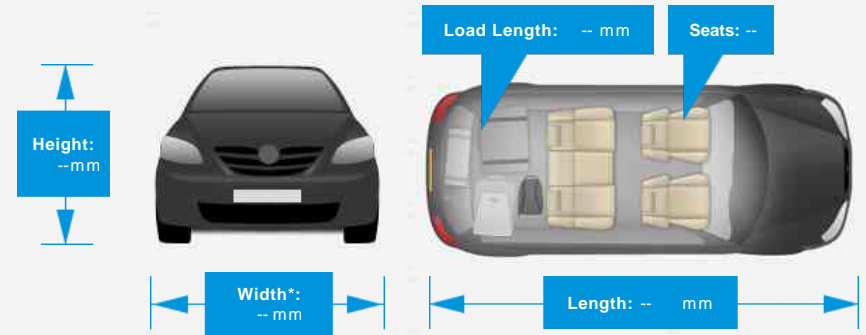

Weights & Measures