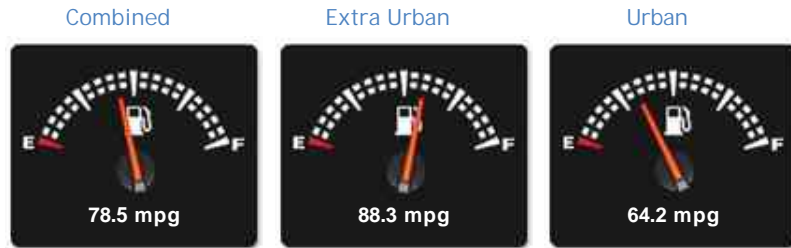

MINI Cooper COOPER D

Reserved

General Info

Engine:	1.5 Diesel Manual
Price:	Reserved
Body Type:	5 Dr Hatchback
Owners:	2
Mileage:	44,100
Reg Date:	April 2015 (15)
Colour:	Midnight Black

Vehicle Features

- Multifunction Steering Wheel
- Anti-Lock Brakes
- Multiple Airbags
- 12 Months MOT
- Black Alloy Wheels
- Chili Pack
- Cruise Control With Brake Function
- Alarm
- Full Mini Service History
- Sport Steering Wheel
- 2 Keys
- Blue Tooth Telephone Connectivity
- Climate Control Air Conditioning

Performance & Engine

Driven Wheels: Front

Gears: 6

Weights & Measures

Doors: 5

*Including mirrors

Safety

NCAP Adult Rating: No Data
NCAP Child Rating: No Data
NCAP Pedestrian Rating: No Data
NCAP Safety Assist: No Data
NCAP Overall Rating: No Data

Fuel Economy

Running Costs

CO₂ emission figure (g/km)

VED band and CO₂

A 95 g/km

Insurance & Security

Road Tax

Insurance Group
(1-20)