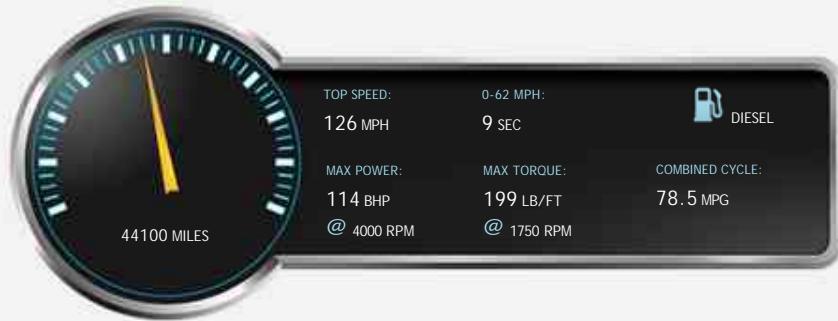

MINI Cooper COOPER D

Reserved

General Info

Engine:	1.5 Diesel Manual
Price:	Reserved
Body Type:	5 Dr Hatchback
Owners:	2
Mileage:	44,100
Reg Date:	April 2015 (15)
Colour:	Midnight Black

Vehicle Features

- Multifunction Steering Wheel
- Anti-Lock Brakes
- Multiple Airbags
- 12 Months MOT
- Black Alloy Wheels
- Chili Pack
- Cruise Control With Brake Function
- Alarm
- Full Mini Service History
- Sport Steering Wheel
- 2 Keys
- Blue Tooth Telephone Connectivity
- Climate Control Air Conditioning

Performance & Engine

Driven Wheels: Front

Gears: 6

Weights & Measures

Doors: 5

*Including mirrors

Safety

NCAP Adult Rating: No Data
NCAP Child Rating: No Data
NCAP Pedestrian Rating: No Data
NCAP Safety Assist: No Data
NCAP Overall Rating: No Data