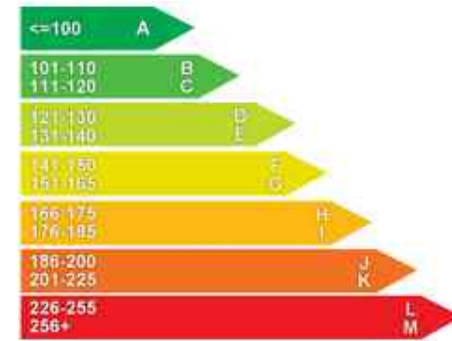

Performance & Engine

Driven Wheels: Front

Gears: 6

Weights & Measures

Doors: 5

*Including mirrors

Safety

NCAP Adult Rating: No Data
NCAP Child Rating: No Data
NCAP Pedestrian Rating: No Data
NCAP Safety Assist: No Data
NCAP Overall Rating: No Data

Fuel Economy

Running Costs

CO₂ emission figure (g/km)

VED band and CO₂

A 95 g/km

Insurance & Security

Road Tax

Insurance Group
(1-20)