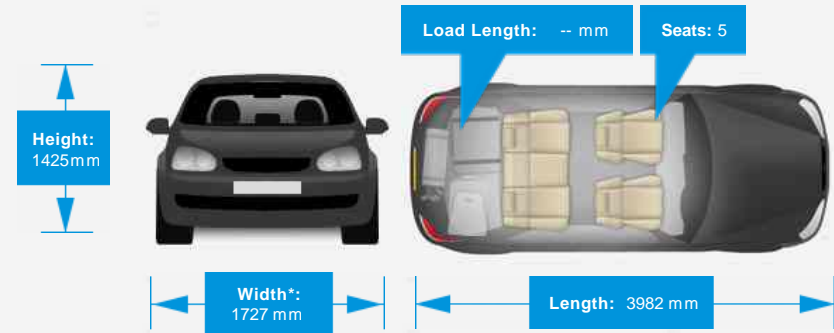

Performance & Engine

Driven Wheels: Front

Gears: 6

Weights & Measures

Doors: 5

*Including mirrors

Safety

NCAP Adult Rating: No Data
NCAP Child Rating: No Data
NCAP Pedestrian Rating: No Data
NCAP Safety Assist: No Data
NCAP Overall Rating: No Data