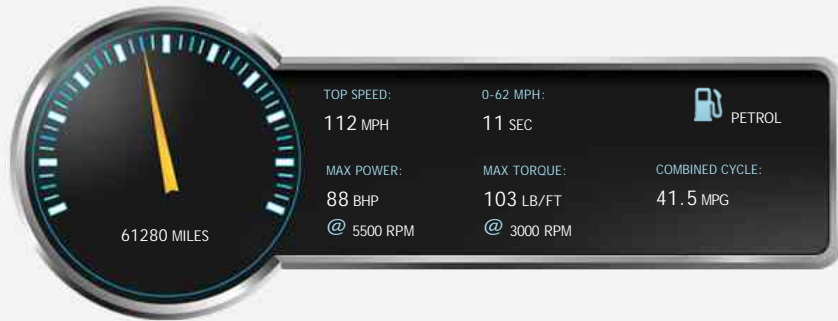

MINI One ONE

Sold

General Info

Engine:	1.6 Petrol Manual
Price:	Sold
Body Type:	3 Dr Hatchback
Owners:	
Mileage:	61,280
Reg Date:	October 2005 (55)
Colour:	Red

Vehicle Features

- > 5 Speed
- > Adjustable Steering Column
- > Alloy Wheels
- > Driver's Airbag
- > Electric Windows
- > Front And Rear Headrests
- > HPI Clear
- > ABS
- > Alarm
- > Anti-Lock Brakes
- > Electric Mirrors
- > Fog Lights
- > Full Service History

Vehicle Description

JUST IN WE HAVE THE STUNNING MINI ONE PRESENTED IN RED HAVING ONLY COVERED 61280 MILES WITH FULL SERVICE HISTORY AND WILL BE FURTHER SERVICED BY OURSELVES UPON POINT OF SALE..... GOOD SPEC INCLUDES FSH/ 5 SPEED/ ABS/ ADJUSTABLE STEERING COLUMN/ ALARM/ ALLOY WHEELS/ REMOTE CENTRAL LOCKING/ TRACTION CONTROL/ SPLIT FOLDING REAR SEATS/ MULTIPLE AIRBAGS/ HPI CLEAR/ IMMOBILISER/ ELECTRIC MIRRORS AND WINDOWS/ FOG LIGHTS/ ISOFIX SEATS/ MILEAGE VERIFIED/ ONBOARD COMPUTER/ POWER ASSISTED STEERING/ RADIO AND CD PLAYER..... A CLEAN EXAMPLE..... GIVE US A CALL FOR A TEST DRIVE TODAY IT WILL NOT DISAPPOINT!!!!!!

Driven Wheels: Front

Gears: 5

Weights & Measures

Doors: 3

*Including mirrors

Safety

NCAP Adult Rating: No Data
NCAP Child Rating: No Data
NCAP Pedestrian Rating: No Data
NCAP Safety Assist: No Data
NCAP Overall Rating: No Data