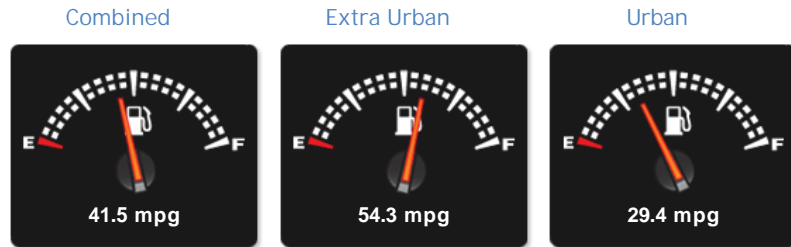

Fuel Economy

Running Costs