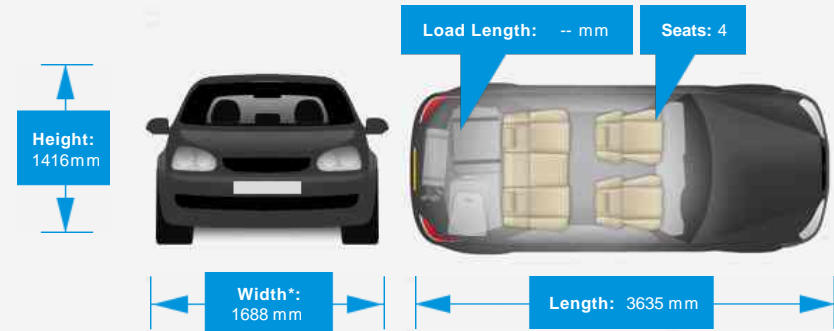

Driven Wheels: Front

Gears: 5

Weights & Measures

Doors: 3

*Including mirrors

Safety

NCAP Adult Rating: No Data
NCAP Child Rating: No Data
NCAP Pedestrian Rating: No Data
NCAP Safety Assist: No Data
NCAP Overall Rating: No Data