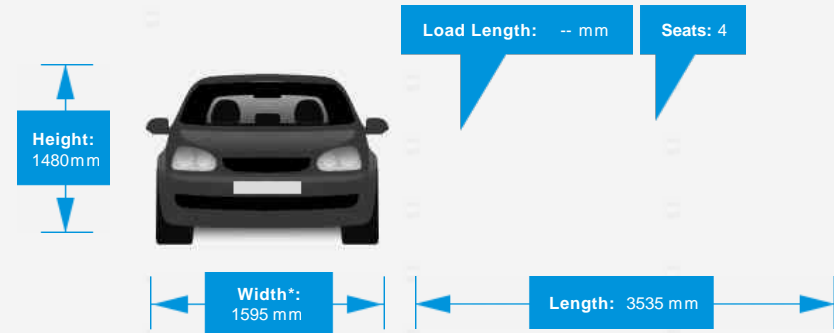

## Performance & Engine

Engine: 4 Cylinders  
In Line, 1086 Cc,  
Naturally Aspirated,  
SOHC

Driven Wheels: Front

Gears: 5

## Weights & Measures

Doors: 5

\*Including mirrors