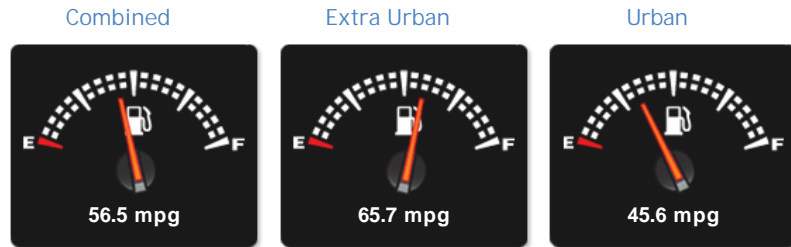

Fuel Economy