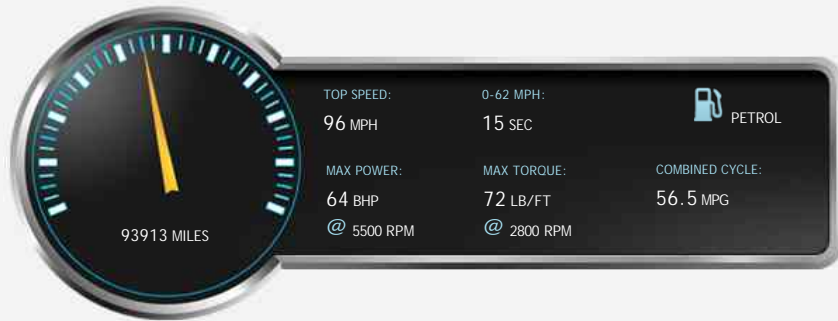

### General Info

Engine:	1.1 Petrol Manual
Price:	£1,990
Body Type:	5 Dr Hatchback
Owners:	
Mileage:	93,913
Reg Date:	May 2009 (09)
Colour:	Black

### Vehicle Description

*NEW ARRIVAL IS THIS FANTASTIC EXAMPLE OF THE MUCH LOVED KIA PICANTO2 1.1 PETROL THAT HAS JUST ARRIVED IN GREAT CONDITION INSIDE AND OUT AND DRIVING JUST AS GOOD AS IT LOOKS, THIS VEHICLE IS COMPLEMENTED WITH SERVICE HISTORY WHICH INCLUDES A NEW CLUTCH AT 74895 MILES PLUS A CURRENT MOT UNTIL MAY 2020 AND FURTHER COMPLEMENTED WITH GOOD SPEC WHICH INCLUDES 5 SPEED, £30 ROAD TAX, REMOTE CENTRAL LOCKING, ELECTRIC WINDOWS, CD PLAYER, RADIO, POWER ASSISTED STEERING AND MUCH MORE.....Part exchange welcome, extended warranties and finance available. Call our sales team for more information on 0117 9570002*

## Performance & Engine

Engine: 4 Cylinders  
In Line, 1086 Cc,  
Naturally Aspirated,  
SOHC

Driven Wheels: Front

Gears: 5