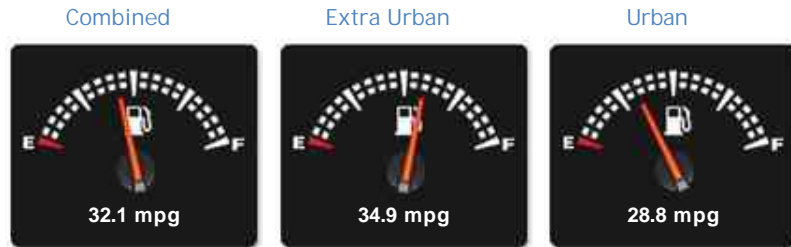

Fuel Economy

Running Costs