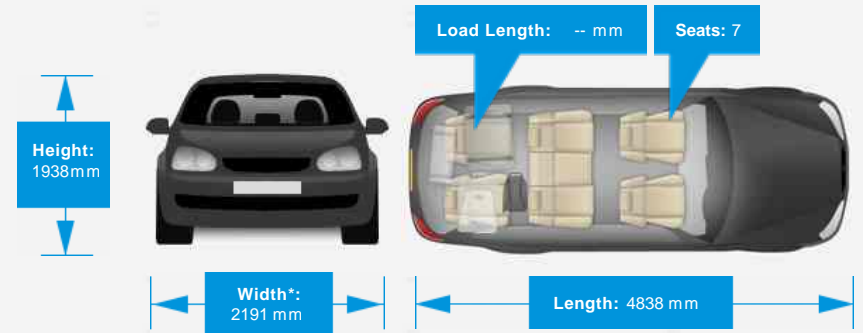

Weights & Measures