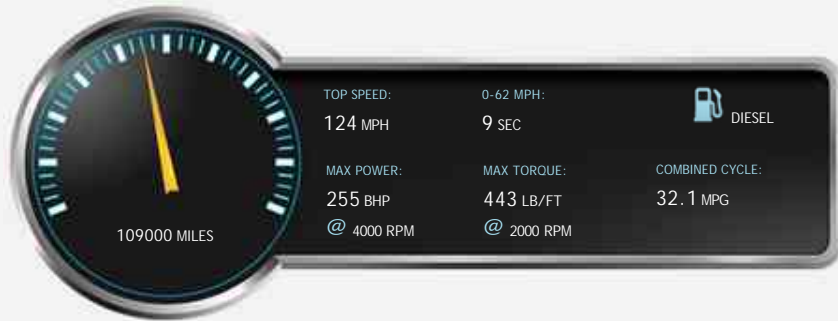

Performance & Engine