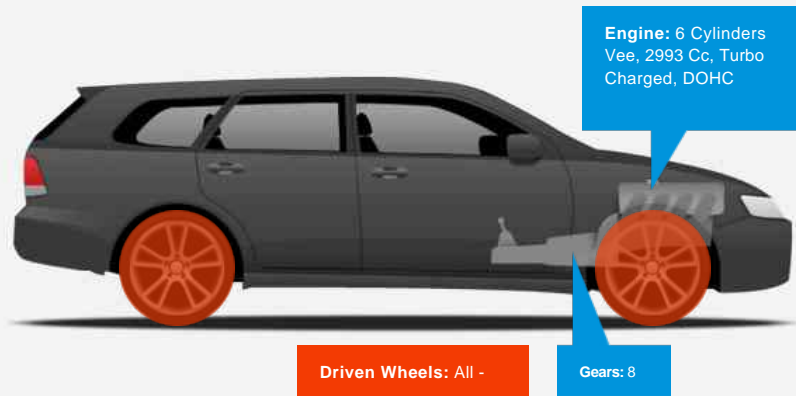

Performance & Engine