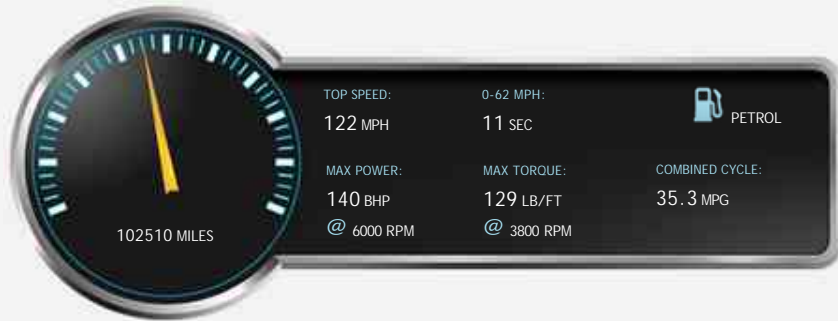

Vauxhall Zafira DESIGN 16V

£1,790

General Info

Engine:	1.8 Petrol Manual
Price:	£1,790
Body Type:	5 Dr MPV
Owners:	
Mileage:	102,510
Reg Date:	June 2006 (06)
Colour:	Silver

Vehicle Features

- 2 Keys
- 7 Seats
- Adjustable Steering Column
- Air Conditioning
- Anti-Lock Brakes
- Central Locking
- Electric Mirrors
- 5 Speed
- ABS
- Alarm
- Alloy Wheels
- Auto Lights
- Driver's Airbag

Vehicle Description

HERE WE HAVE A GREAT EXAMPLE OF THE VERY WELL SOUGHT AFTER AND MUCH LOVED VAUXHALL ZAFIRA DESIGN 16V THAT HAS JUST ARRIVED IN GREAT CONDITION INSIDE AND OUT PLUS DRIVING JUST AS GOOD AS IT LOOKS, THIS VEHICLE IS COMPLEMENTED WITH A OCT 2020 MOT AND IS FURTHER COMPLEMENTED WITH GREAT SPEC WHICH INCLUDES CAM BELT DONE...2 KEYS, 5 SPEED, 7 SEATS, AUTO LIGHTS, FOG LIGHTS, HALF LEATHER SEATS, ALLOY WHEELS, REMOTE CENTRAL LOCKING, REAR PARKING SENSORS, TRIP COMPUTER AND MUCH MORE.....Part exchange welcome, extended warranties and finance available. Call our sales team for more information on 0117 9570002

Engine: 4 Cylinders
In Line, 1796 Cc,
Naturally Aspirated,
DOHC

Weights & Measures

*Including mirrors

Safety

NCAP Adult Rating: No Data
NCAP Child Rating: No Data
NCAP Pedestrian Rating: No Data
NCAP Safety Assist: No Data
NCAP Overall Rating: No Data