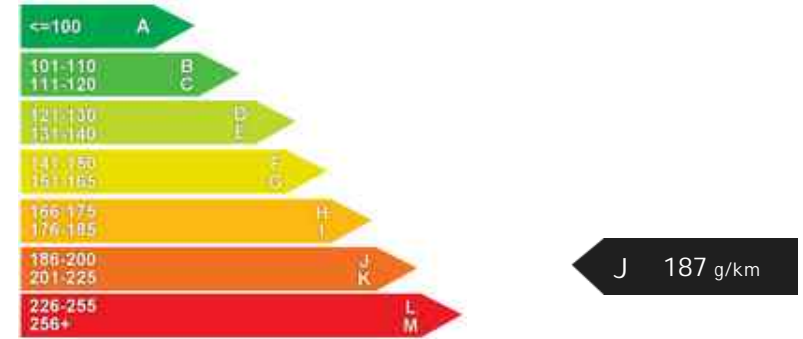

CO₂ emission figure (g/km)

VED band and CO₂