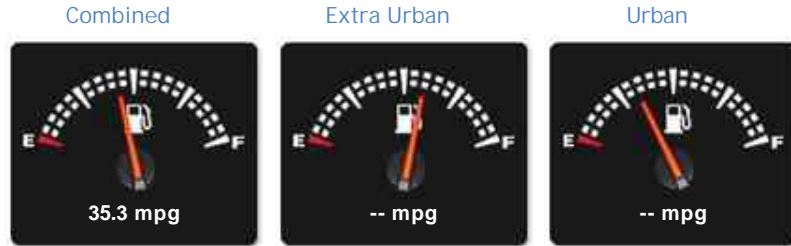

Fuel Economy

Running Costs