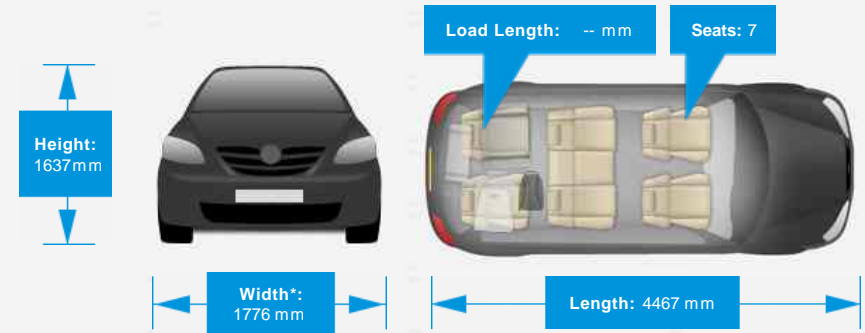

Engine: 4 Cylinders
In Line, 1796 Cc,
Naturally Aspirated,
DOHC

Weights & Measures

*Including mirrors

Safety

NCAP Adult Rating: No Data
NCAP Child Rating: No Data
NCAP Pedestrian Rating: No Data
NCAP Safety Assist: No Data
NCAP Overall Rating: No Data