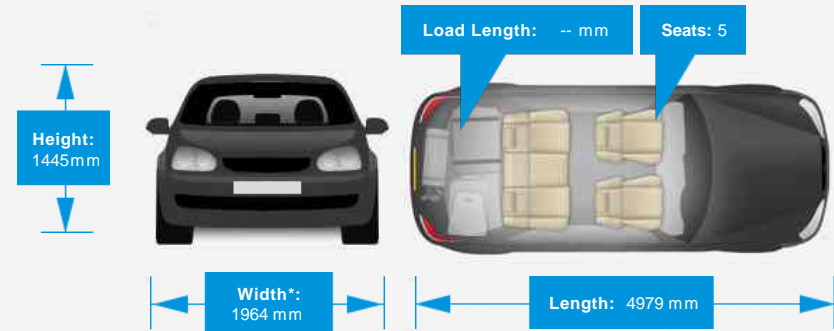

Performance & Engine

Engine: Cylinders , 0
Cc, ,

Driven Wheels: All -

Gears: 1

Permanent

Weights & Measures

Doors: 5

*Including mirrors