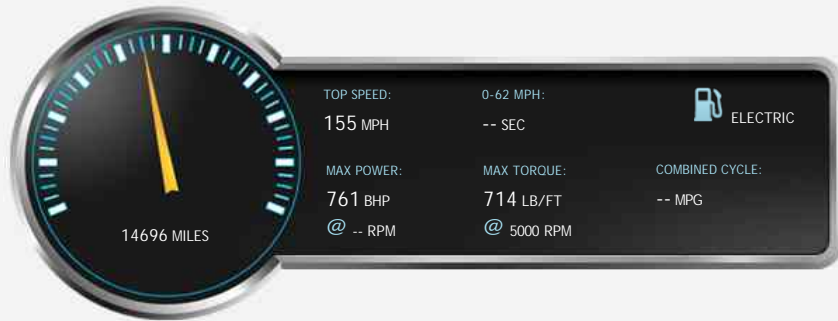

Performance & Engine