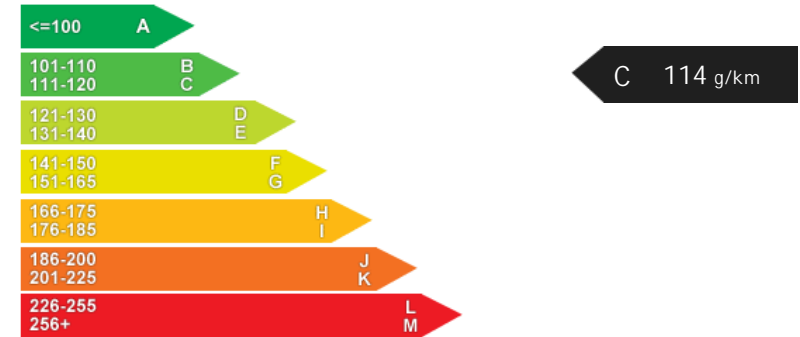

NCAP Adult Rating: ★★★★★
NCAP Child Rating: ★★★★★
NCAP Pedestrian Rating: ★★★
NCAP Safety Assist: No Data
NCAP Overall Rating: ★★★★★

Fuel Economy

Running Costs

CO₂ emission figure (g/km)

VED band and CO₂

Insurance & Security