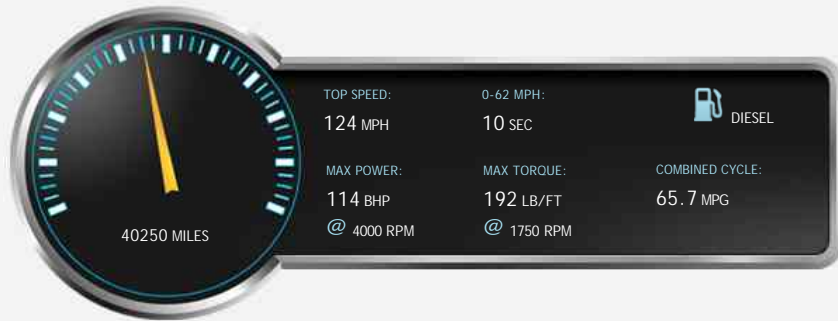

BMW 1 Series 116d M SPORT

£9,999

AA

You're In
Safe Hands

This dealer has signed
our Dealer Promise

General Info

Engine:	2.0 Diesel Manual
Price:	£9,999
Body Type:	5 Dr Hatchback
Owners:	4
Mileage:	40,250
Reg Date:	October 2013 (63)
Colour:	

Vehicle Features

Not Specified

Vehicle Description

*****FINANCE AVAILABLE*****, OUR BMW 116D 2.0 M SPORT HATCHBACK RUNS ON DIESEL HAS 5 DOORS AND HAS A MANUAL GEARBOX PRESENTED IN "ALPINE WHITE", THE CAR DRIVES BRILLIANTLY AND IS A GOOD SOLID DRIVE, IT HAS PART SERVICE HISTORY, ALSO THE VEHICLE IS LOW MILEAGE, IT HAS A LONG MOT VALID UNTIL 12/07/2020 AND PAST ITS LAST MOT WITH NO ADVISORIES ALSO THE CAR HAS NO OUTSTANDING MANUFACTURERS SAFETY RECALLS OUTSTANDI, THE CAR COMES WITH A SPARE KEY WHICH IS ALWAYS A BONUS, THE CAR IS FULLY HPI CLEAR, JUST ASK A MEMBER OF STAFF AND WE CAN SHOW YOU A COPY OF THE HPI REPORT., THE CAR HAS A FULL VOSA HISTORY WITH WARRANTED MILEAGE., THE CAR HAS BEEN WELL MAINTAINED BY THE PREVIOUS OWNERS AS SEEN IN THE SERVICE HISTORY, THE CAR IS IN GREAT CONDITION AND DEFINATLY WORTH A VIEWING, WE OFFER TEST DRIVES ON ALL OF OUR VEHICLES BEFORE PURCHASE (WITH TRADE PLATES), ALL OF OUR VEHICLE COME WITH A 12 MONTH AA BREAKDOWN COVER, JUST ASK A MEMBER

Performance & Engine

Engine: 4 Cylinders
In Line, 1995 Cc,
Turbo Charged,
DOHC

Driven Wheels: Rear

Gears: 6

Weights & Measures

Doors: 5

*Including mirrors

Safety