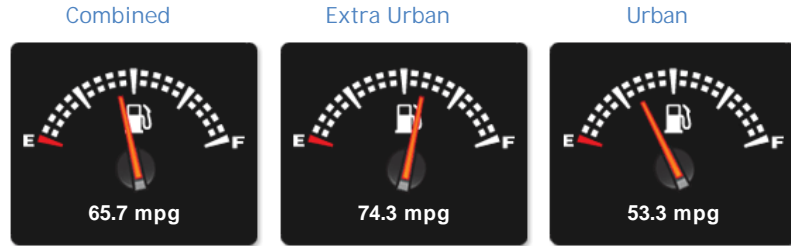

Fuel Economy

Running Costs