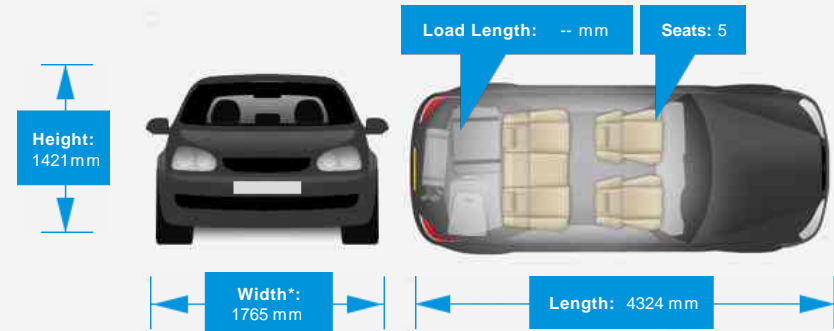

Performance & Engine

Engine: 4 Cylinders
In Line, 1995 Cc,
Turbo Charged,
DOHC

Driven Wheels: Rear

Gears: 6

Weights & Measures

Doors: 5

*Including mirrors

Safety