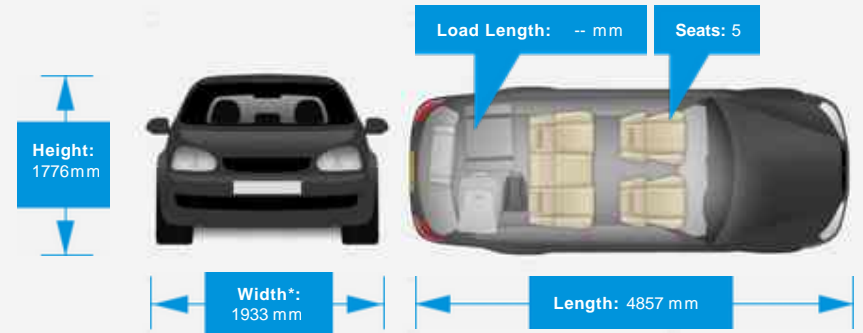

Performance & Engine

Weights & Measures

*Including mirrors

Safety

NCAP Adult Rating: ★★★★★

NCAP Child Rating: No Data

NCAP Pedestrian Rating: ★

NCAP Safety Assist: No Data