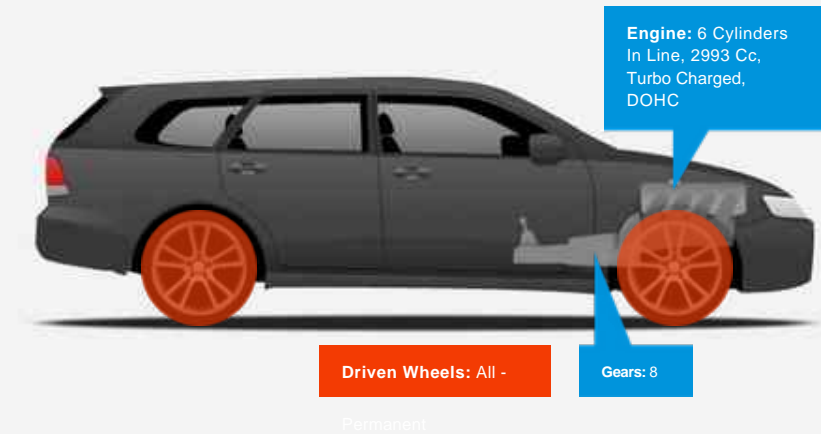

Performance & Engine