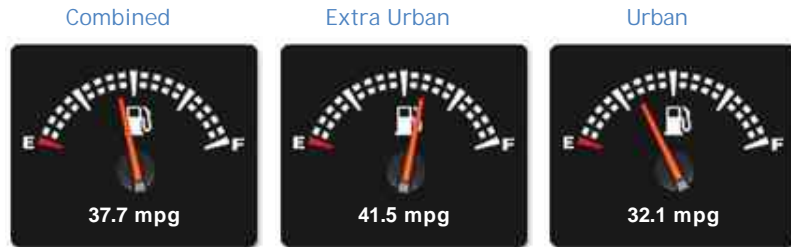

Fuel Economy

Running Costs