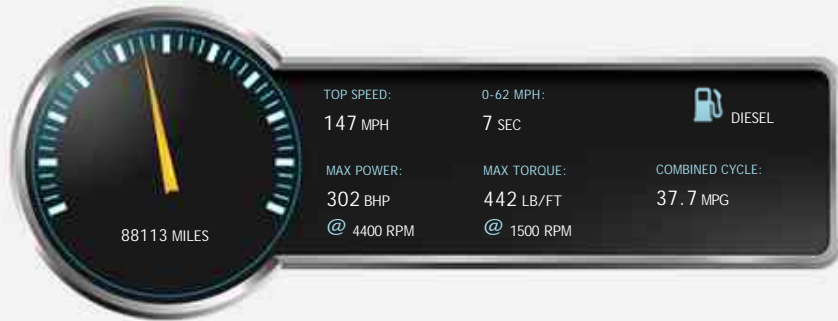

Performance & Engine