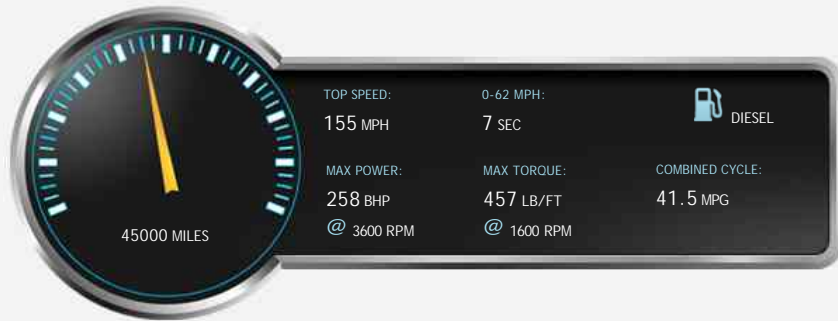

Performance & Engine