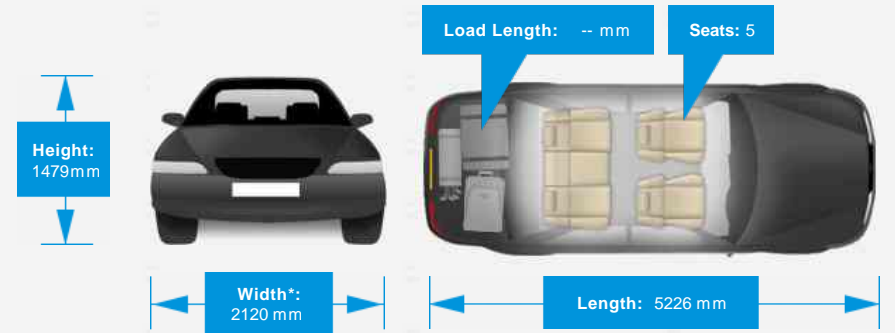

Weights & Measures