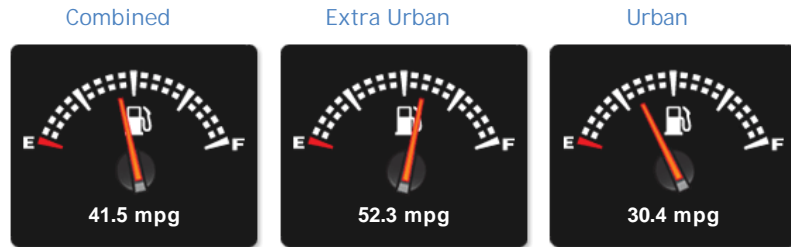

Fuel Economy

Running Costs