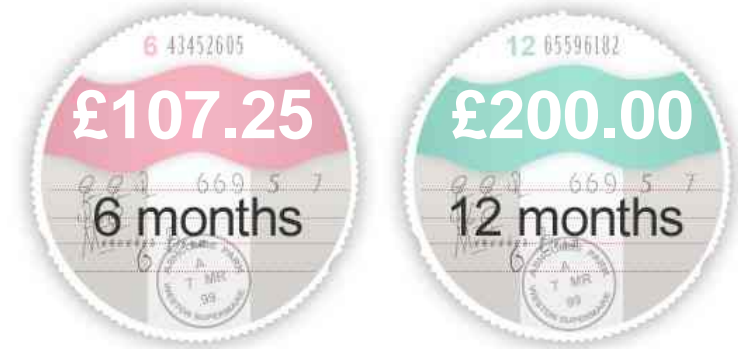

Insurance & Security

Road Tax

Insurance Group
(1-50)

Security

Immobiliser