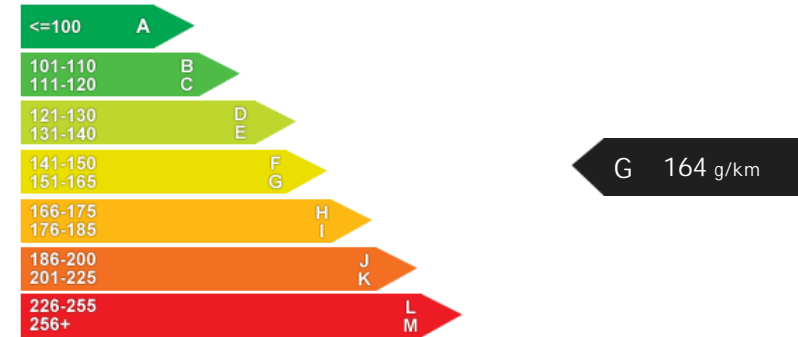

CO₂ emission figure (g/km)

VED band and CO₂