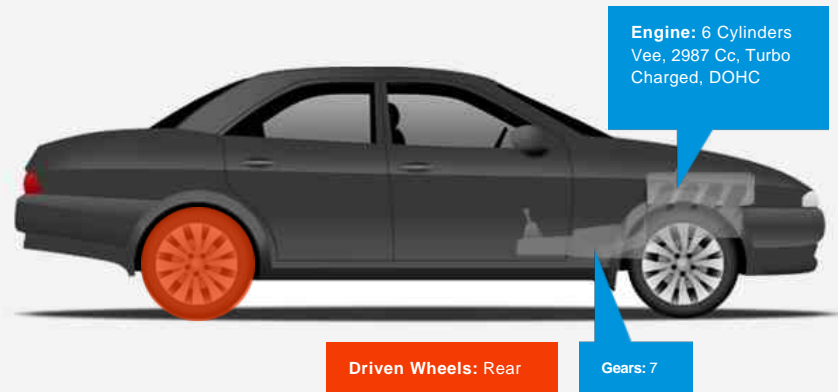

Performance & Engine