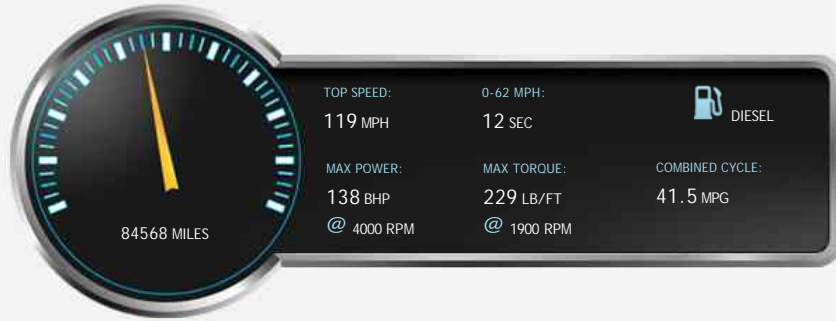

SEAT Alhambra REFERENCE TDI

£2,999

General Info

Engine:	2.0 Diesel Manual
Price:	£2,999
Body Type:	5 Dr MPV
Owners:	2
Mileage:	84,568
Reg Date:	August 2006 (06)
Colour:	

Vehicle Features

Not Specified

Vehicle Description

*****FINANCE AVAILABLE*****, OUR SEAT ALHAMBRA 2.0 TDI RUNS ON DIESEL WITH 5 DOORS WITH A MANUAL GEARBOX PRESENTED IN SILVER, THE CAR DRIVES BRILLIANTLY AND IS A GOOD SOLID DRIVE,, IT HAS A MOT VALID UNTIL 30/12/2019 AND PAST ITS LAST MOT WITH NO ADVISORIES ALSO THE CAR HAS NO OUTSTANDING MANUFACTURERS SAFETY RECALLS OUTSTANDING., THE CAR HAS 7 SEATS, IDEAL FOR A BIG FAMILY, IT HAS HAD 2 OWNERS FROM NEW, THE CAR COMES WITH A SPARE KEY WHICH IS ALWAYS A BONUS, THE CAR IS FULLY HPI CLEAR, JUST ASK A MEMBER OF STAFF AND WE CAN SHOW YOU A COPY OF THE HPI REPORT., THE CAR HAS A FULL VOSA HISTORY WITH WARRANTED MILEAGE., THE CAR HAS BEEN WELL MAINTAINED BY THE PREVIOUS OWNERS, THE CAR IS INGOOD CONDITION FOR THE AGE AND DEFINATLY WORTH A VIEWING, WE OFFER TEST DRIVES ON ALL OF OUR VEHICLES BEFORE PURCHASE (WITH TRADE PLATES), WE ARE AA ASSURED DEALERS, ALL OF OUR VEHICLE COME WITH A 12 MONTH AA BREAKDOWN COVER, JUST ASK A MEMBER OF STAFF ON HOW TO

Performance & Engine

Engine: 4 Cylinders
In Line, 1968 Cc,
Turbo Charged,
DOHC

Weights & Measures

*Including mirrors

Safety

NCAP Adult Rating: No Data
NCAP Child Rating: No Data
NCAP Pedestrian Rating: No Data
NCAP Safety Assist: No Data
NCAP Overall Rating: No Data