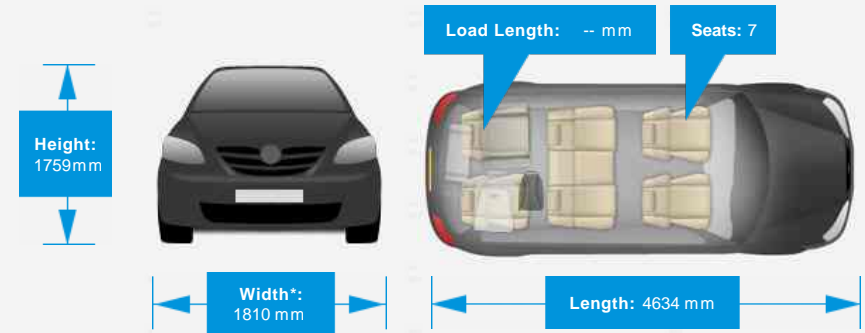

Performance & Engine

Engine: 4 Cylinders
In Line, 1968 Cc,
Turbo Charged,
DOHC

Weights & Measures

*Including mirrors

Safety

NCAP Adult Rating: No Data
NCAP Child Rating: No Data
NCAP Pedestrian Rating: No Data
NCAP Safety Assist: No Data
NCAP Overall Rating: No Data