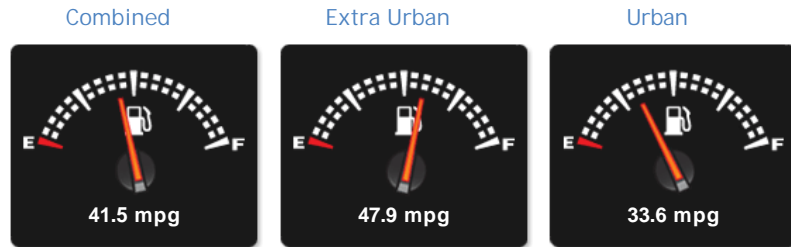

SEAT Alhambra REFERENCE TDI

£2,999

General Info

Engine:	2.0 Diesel Manual
Price:	£2,999
Body Type:	5 Dr MPV
Owners:	2
Mileage:	84,568
Reg Date:	August 2006 (06)
Colour:	

Vehicle Features

Not Specified

Vehicle Description

Performance & Engine

Engine: 4 Cylinders
In Line, 1968 Cc,
Turbo Charged,
DOHC

Weights & Measures

*Including mirrors

Safety

NCAP Adult Rating: No Data
NCAP Child Rating: No Data
NCAP Pedestrian Rating: No Data
NCAP Safety Assist: No Data
NCAP Overall Rating: No Data

Fuel Economy

Running Costs

CO₂ emission figure (g/km)

VED band and CO₂

Insurance & Security

Road Tax

Insurance Group
(1-50)

Security
(Thatcham Approved)