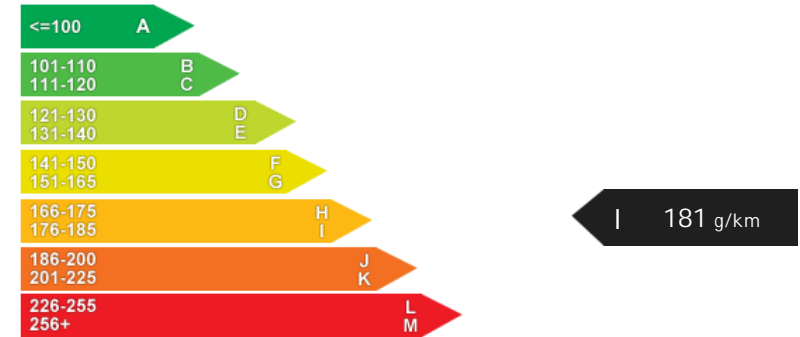

CO₂ emission figure (g/km)

VED band and CO₂