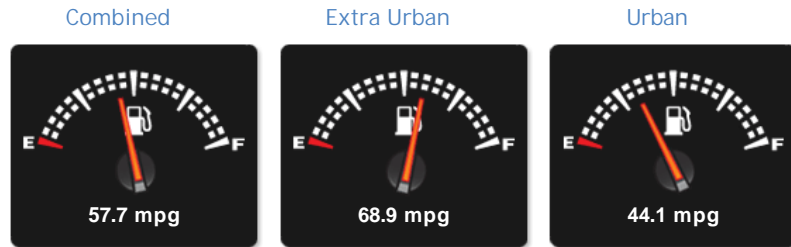

Fuel Economy

Running Costs