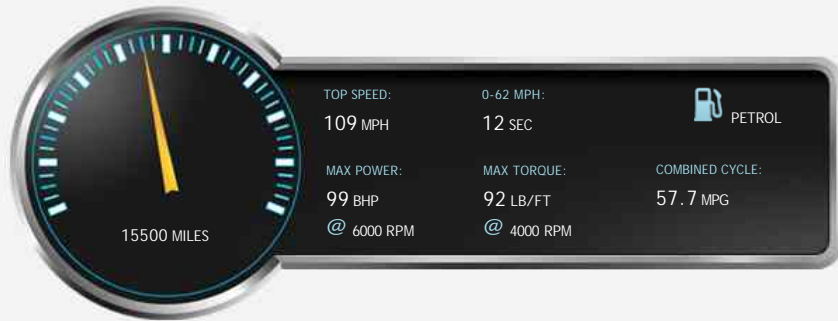

## General Info

Engine:	1.3 Petrol Manual
Price:	£7,995
Body Type:	5 Dr Hatchback
Owners:	1
Mileage:	15,500
Reg Date:	May 2016 (16)
Colour:	Silver

Cruise Control,

Privacy Glass,

Multi-Function Steering Wheel,

Reversing Camera,

Edwin Long Cars, 9-11 Portaferry Road, Newtownards, County Down, BT23 8NN

Tel: 02891813617 - Web: [www.edwinlongcars.com](http://www.edwinlongcars.com)

## Performance & Engine

Engine: 4 Cylinders In Line, 1329 Cc, Naturally Aspirated, DOHC

Driven Wheels: Front

Gears: 6