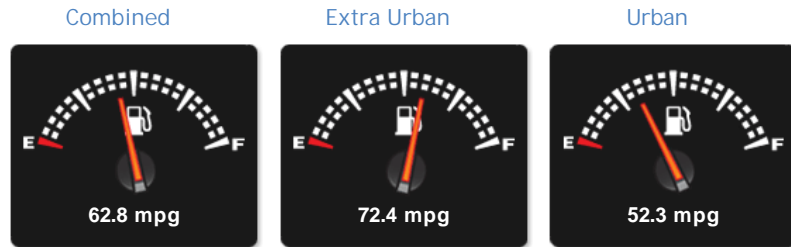

Mercedes C Class C220 C Class CDI BlueTEC Sport G-Tronic+ (s/s) 5dr

£13,590

General Info

Engine:	2.1 Diesel Automatic
Price:	£13,590
Body Type:	5 Dr Estate
Owners:	2
Mileage:	71,000
Reg Date:	September 2014 (64)
Colour:	Blue

*Including mirrors

Safety

NCAP Adult Rating:	★★★★★
NCAP Child Rating:	★★★★★
NCAP Pedestrian Rating:	★★★★★
NCAP Safety Assist:	No Data
NCAP Overall Rating:	★★★★★

Fuel Economy

Running Costs

CO₂ emission figure (g/km)