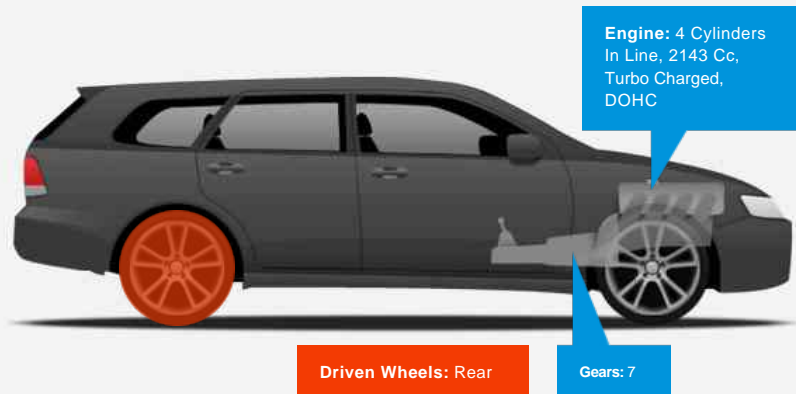

Performance & Engine