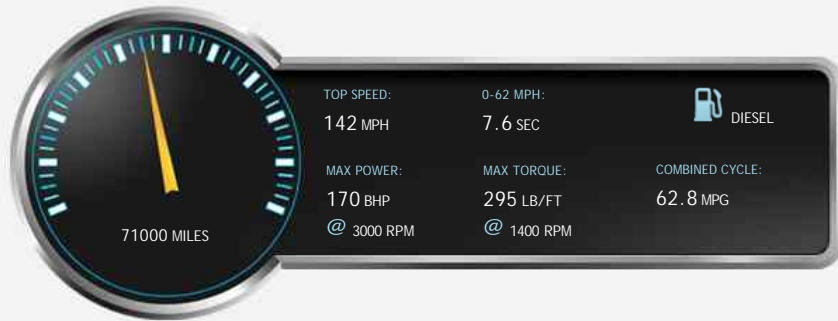

Performance & Engine