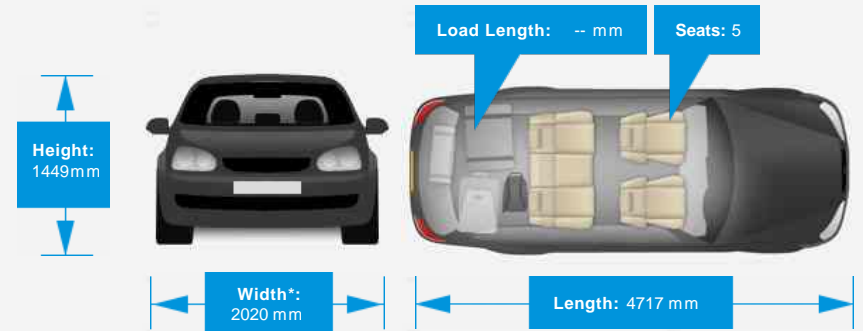

Stratus Cars, 26-28 Andover Road, Newfound, Nr Basingstoke, Hampshire, RG23 7HH
Tel: 01256 782313 - Web: www.stratuscars.co.uk

Opening Hours: Mon - Sat 9am - 6pm | Sun 10am - 4pm

Performance & Engine

Weights & Measures