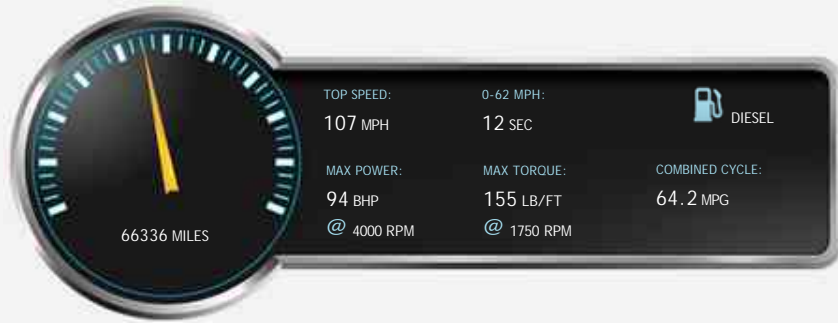

Performance & Engine