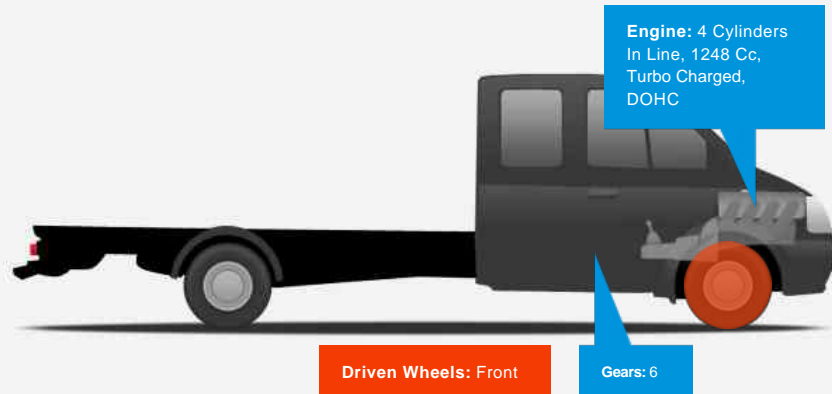

Performance & Engine