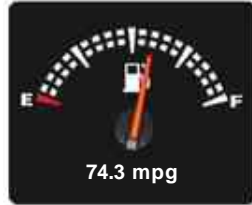

Vauxhall Corsa SPORTIVE CDTI

**£3,490**

**General Info**

Engine:	1.3 Diesel Manual
Price:	£3,490
Body Type:	3 Dr Car Derived Van
Owners:	
Mileage:	66,336
Reg Date:	December 2013 (63)
Colour:	Silver

**Vehicle Features**

## Running Costs

CO<sub>2</sub> emission figure (g/km)

VED band and CO<sub>2</sub>

Combined

Extra Urban

Urban

No Data