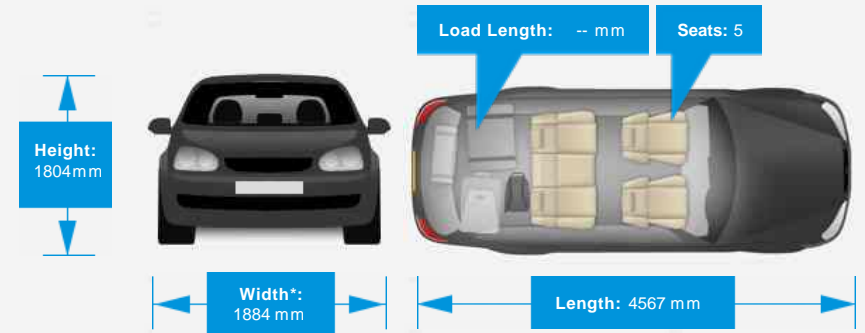

Weights & Measures