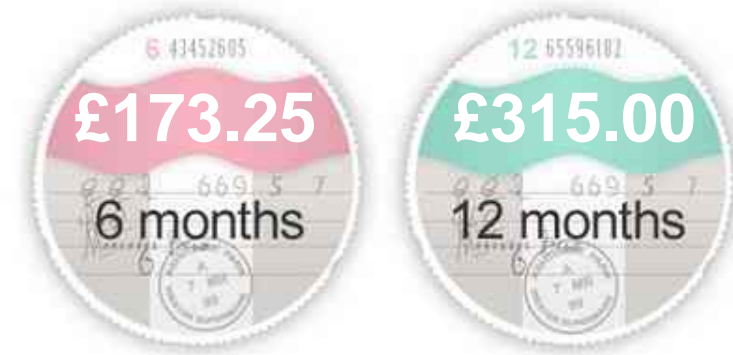

Insurance & Security

Road Tax

Insurance Group
(1-50)

Security

Immobiliser