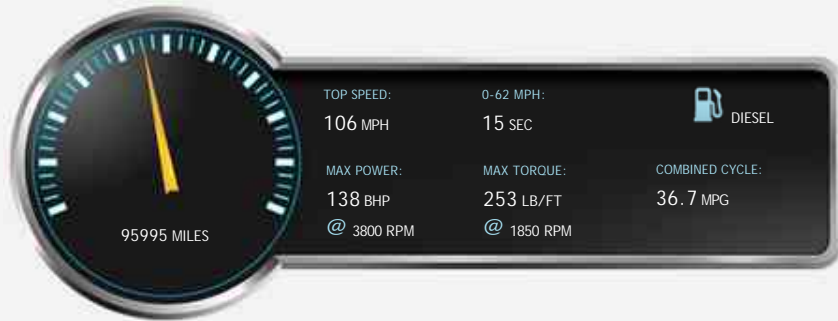

Performance & Engine