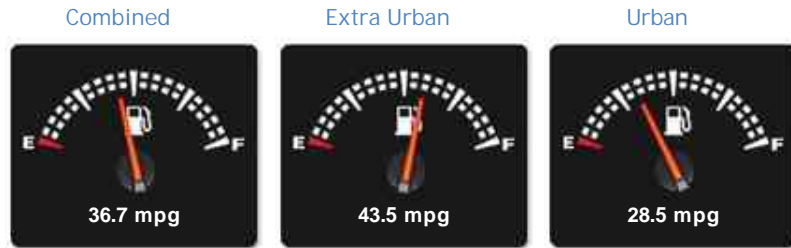

Fuel Economy

Running Costs