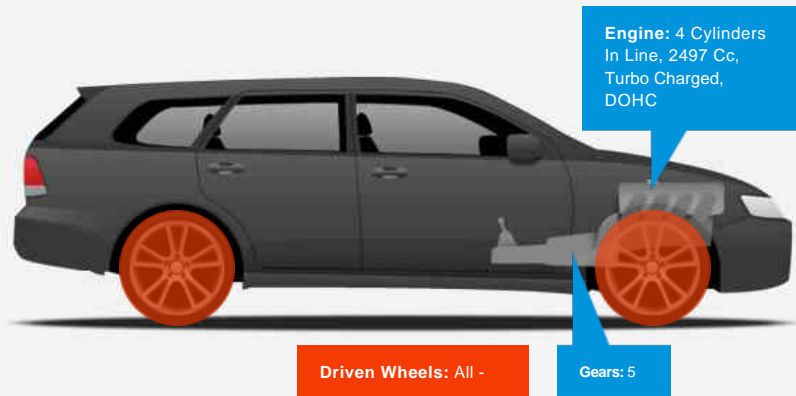

Performance & Engine