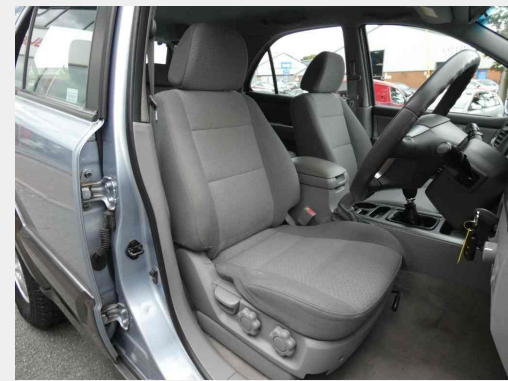

General Info

Engine:	2.5 Diesel Manual
Price:	£1,995
Body Type:	5 Dr Estate
Owners:	3
Mileage:	95,995
Reg Date:	November 2006 (56)
Colour:	

Vehicle Features

Not Specified

Vehicle Description

LOVELY EXAMPLE JUST TAKEN IN PART EXCHANGE OFF LAST OWNER WHOM HAD FOR 10 YEARS WITH EXCELLENT SERVICE HISTORY,, Grey Cloth interior, Four wheel-drive, 5 seats, Metallic Blue, 3 owners, Upgrades - Metallic Paint, Standard Features - Adjustable Steering Column/Wheel, Air Bag Driver, Air Bag Passenger, Air-Conditioning, Alloy Wheels (16in), Anti-Lock Brakes, Armrest, Central Door Locking, Centre Rear Seat Belt, Electric Windows (Front/Rear), Front Fog Lights, Head Air Bags, Head Restraints, Immobiliser, In Car Entertainment (Radio/CD), Mirrors External, Power Socket, Power-Assisted Steering, Roof Rails, Seat Height Adjustment, Seat Lumbar Support, Side Protection Mouldings, Spare Wheel (Full Size Alloy), Speakers, Upholstery Cloth