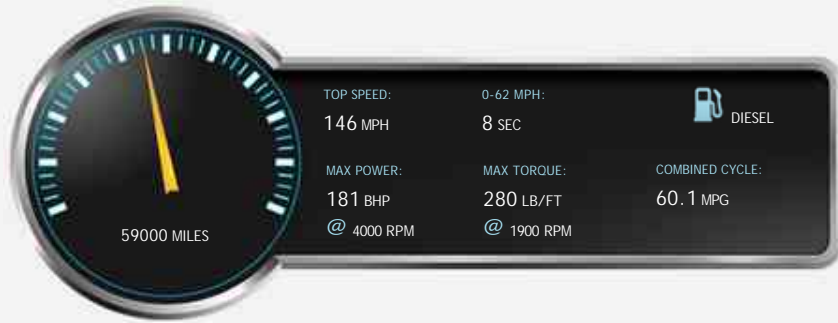

Performance & Engine