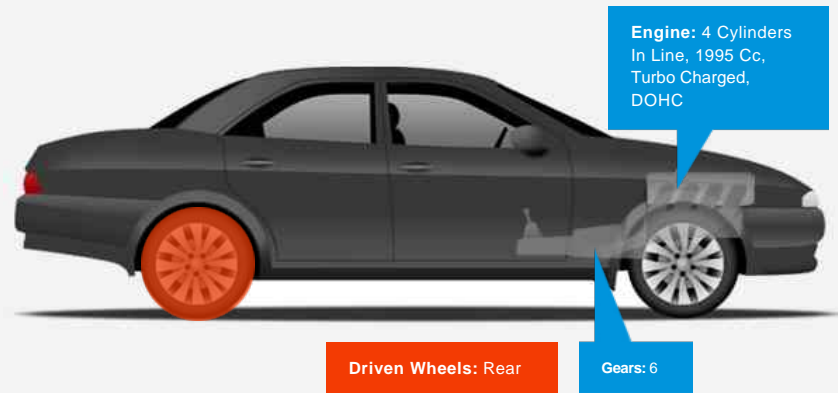

Performance & Engine