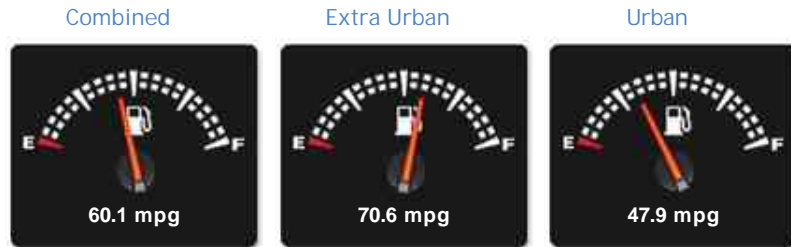

Fuel Economy

Running Costs