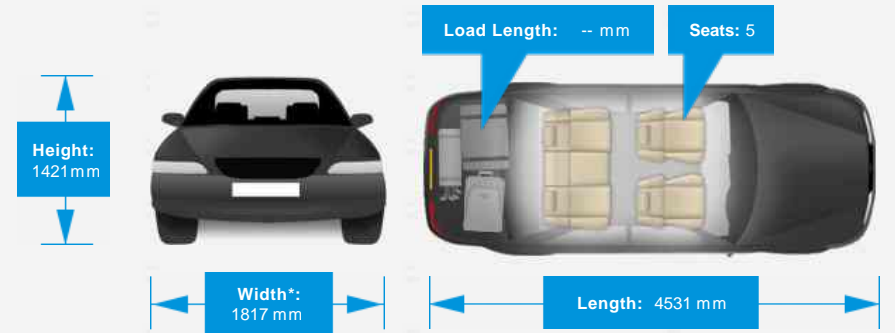

Weights & Measures