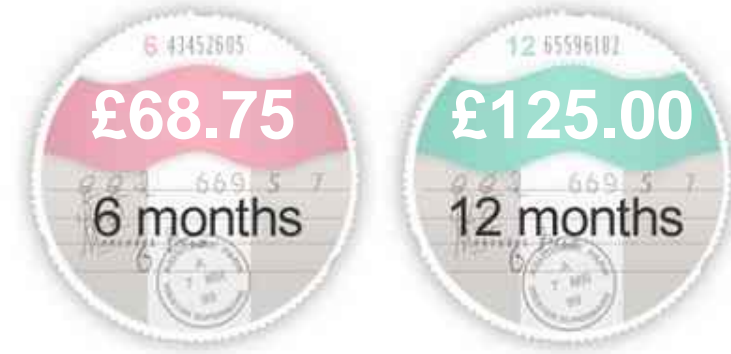

General Info

Engine:	2.0 Diesel Manual
Price:	Sold
Body Type:	4 Dr Saloon
Owners:	2
Mileage:	59,000
Reg Date:	August 2011 (11)
Colour:	SAPPHIRE BLACK METALLIC

Vehicle Features

Not Specified

Vehicle Description

Fuel Economy

Running Costs

CO₂ emission figure (g/km)

VED band and CO₂

Insurance & Security

Road Tax

Insurance Group
(1-20)

Security