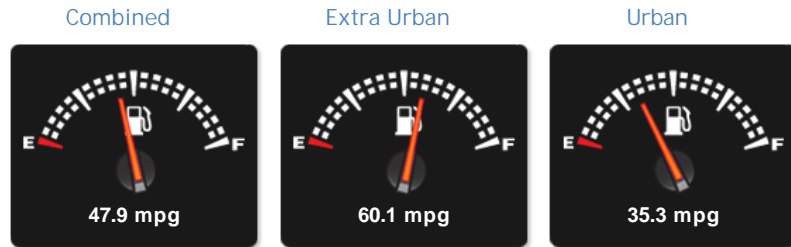

VW Polo MATCH

£4,495

General Info

Engine:	1.4 Petrol Manual
Price:	£4,495
Body Type:	5 Dr Hatchback
Owners:	3
Mileage:	76,400
Reg Date:	December 2011 (61)
Colour:	

Vehicle Features

- 12 Months MOT
- Alarm
- Anti-Lock Brakes
- Driver Airbag
- Passenger Airbag
- Air Conditioning
- Alloy Wheels
- Central Locking
- Electric Windows
- Power Assisted Steering

Opening Hours: Mon - Fri 8:30am - 5:30pm | Sat 9am - 5pm | Sun Closed

Performance & Engine

Engine: 4 Cylinders
In Line, 1390 Cc,
Naturally Aspirated,
SOHC

Driven Wheels: Front

Gears: 5

Weights & Measures

Doors: 5

*Including mirrors

Safety

NCAP Adult Rating: No Data
NCAP Child Rating: No Data
NCAP Pedestrian Rating: No Data
NCAP Safety Assist: No Data
NCAP Overall Rating: No Data

Fuel Economy

Running Costs

CO₂ emission figure (g/km)