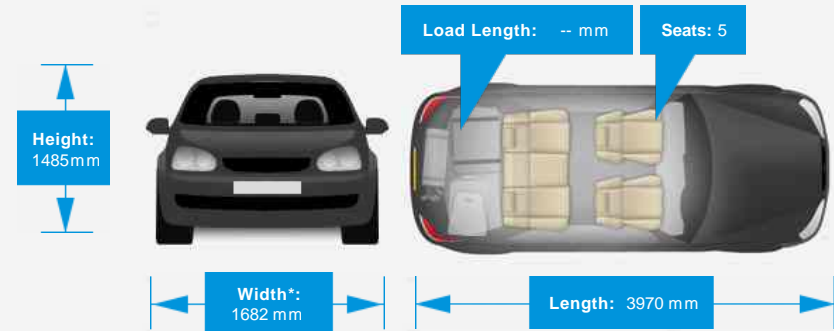

Opening Hours: Mon - Fri 8:30am - 5:30pm | Sat 9am - 5pm | Sun Closed

Performance & Engine

Engine: 4 Cylinders
In Line, 1390 Cc,
Naturally Aspirated,
SOHC

Driven Wheels: Front

Gears: 5

Weights & Measures

Doors: 5