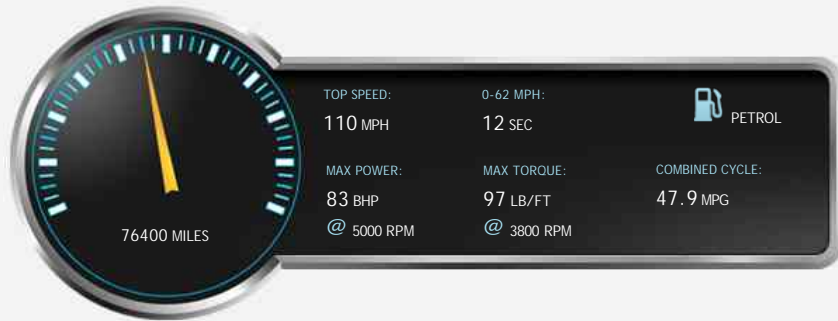

VW Polo MATCH

£4,495

General Info

Engine:	1.4 Petrol Manual
Price:	£4,495
Body Type:	5 Dr Hatchback
Owners:	3
Mileage:	76,400
Reg Date:	December 2011 (61)
Colour:	

Vehicle Features

- 12 Months MOT
- Alarm
- Anti-Lock Brakes
- Driver Airbag
- Passenger Airbag
- Air Conditioning
- Alloy Wheels
- Central Locking
- Electric Windows
- Power Assisted Steering

Opening Hours: Mon - Fri 8:30am - 5:30pm | Sat 9am - 5pm | Sun Closed

Performance & Engine

Engine: 4 Cylinders
In Line, 1390 Cc,
Naturally Aspirated,
SOHC

Driven Wheels: Front

Gears: 5

Weights & Measures

Doors: 5