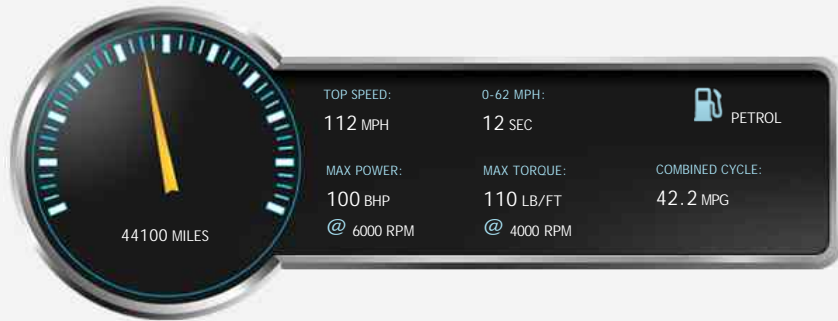

Ford Focus TITANIUM

Sold

General Info

Engine:	1.6 Petrol Manual
Price:	Sold
Body Type:	5 Dr Hatchback
Owners:	3
Mileage:	44,100
Reg Date:	February 2010 (59)
Colour:	

Vehicle Features

- 12 Months MOT
- Alarm
- Anti-Lock Brakes
- Cruise Control
- Electric Windows
- Passenger Airbag
- Air Conditioning
- Alloy Wheels
- Central Locking
- Driver Airbag
- Heated Seats
- Power Assisted Steering

Tel: 01284 753236 - Web: www.bury.starkwood.co.uk

Opening Hours: Mon - Fri 8:30am - 5:30pm | Sat 9am - 5pm | Sun Closed

Performance & Engine

Engine: 4 Cylinders
In Line, 1596 Cc,
Naturally Aspirated,
DOHC

Driven Wheels: Front

Gears: 5

Weights & Measures

Doors: 5

*Including mirrors

Safety

NCAP Adult Rating: No Data
NCAP Child Rating: No Data
NCAP Pedestrian Rating: No Data
NCAP Safety Assist: No Data
NCAP Overall Rating: No Data