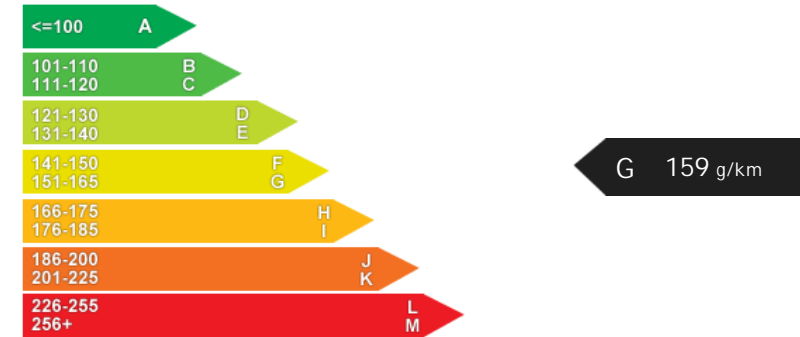

CO₂ emission figure (g/km)

VED band and CO₂