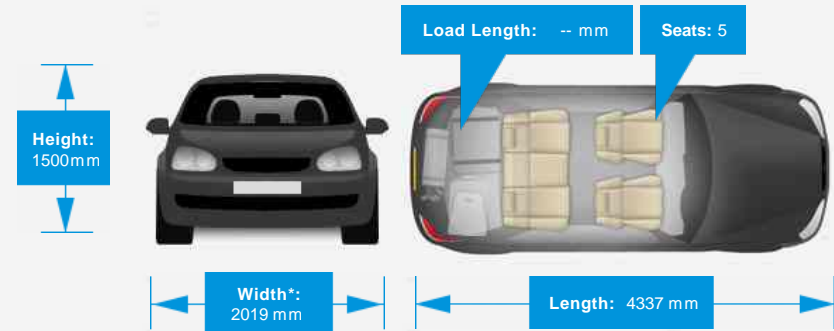

Tel: 01284 753236 - Web: www.bury.starkwood.co.uk

Opening Hours: Mon - Fri 8:30am - 5:30pm | Sat 9am - 5pm | Sun Closed

Performance & Engine

Engine: 4 Cylinders
In Line, 1596 Cc,
Naturally Aspirated,
DOHC

Driven Wheels: Front

Gears: 5

Weights & Measures

Doors: 5

*Including mirrors

Safety

NCAP Adult Rating: No Data
NCAP Child Rating: No Data
NCAP Pedestrian Rating: No Data
NCAP Safety Assist: No Data
NCAP Overall Rating: No Data