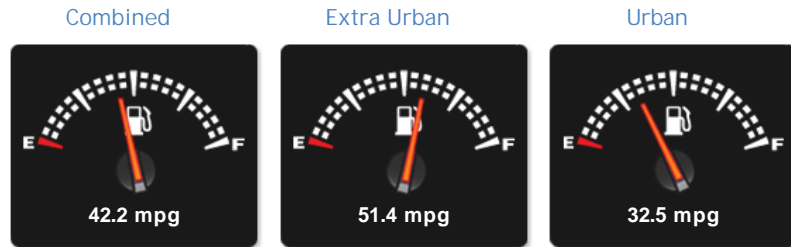

Fuel Economy

Running Costs