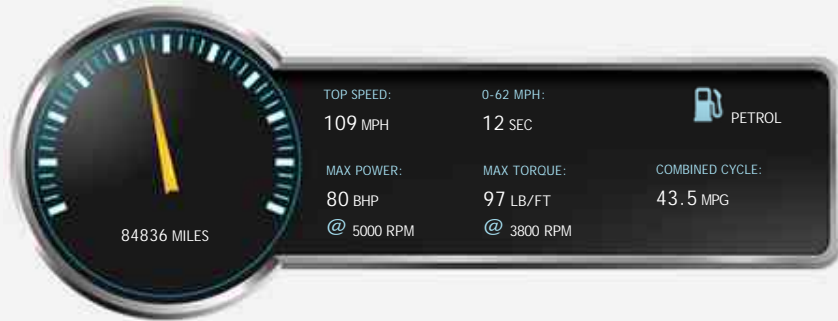

VW Polo MATCH (80BHP)

£1,999

General Info

Engine:	1.4 Petrol Manual
Price:	£1,999
Body Type:	3 Dr Hatchback
Owners:	4
Mileage:	84,836
Reg Date:	September 2008 (58)
Colour:	

Vehicle Features

Not Specified

Vehicle Description

OUR VW POLO 1.4 MATCH IS A 3 DR WHICH RUNS ON PETROL AND HAS A MANUAL GEARBOX PRESENTED IN SILVER, THE CAR DRIVES BRILLIANTLY AND IS A GOOD SOLID DRIVE, IT HAS A LONG MOT VALID UNTIL 11/10/2019 AND PAST ITS LAST MOT WITH NO ADVISORIES ALSO THE CAR HAS NO OUTSTANDING MANUFACTURERS RECALLS OUTSTANDING., CAR IS A CAT C, THE CAR HAS A FULL VOSA HISTORY WITH WARRANTED MILEAGE., THE CAR IS IN GOOD CONDITION AND DEFIANTLY WORTH A VIEWING, WE OFFER TEST DRIVES ON ALL OF OUR VEHICLES BEFORE PURCHASE (WITH TRADE PLATES), ALL OF OUR VEHICLE COME WITH A 12 MONTH AA BREAKDOWN COVER, JUST ASK A MEMBER OF STAFF ON HOW TO APPLY, WE ARE AA ASSURED DEALERS, 3 MONTHS PARTS AND LABOUR WARRANTY, ***EXTENDED WARRANTIES AVAILABLE AT GREAT PRICES***, Adjustable Steering Column/Wheel, Air Bag Driver, Air Bag Passenger, Air Bag Side, Air-Conditioning (Automatic), Alloy Wheels (15in), Anti-Lock Brakes, Body Coloured Bumpers, Central Door Locking, Centre

Performance & Engine

Engine: 4 Cylinders
In Line, 1390 Cc,
Naturally Aspirated,
DOHC

Driven Wheels: Front

Gears: 5

Weights & Measures

Doors: 3

*Including mirrors

Safety