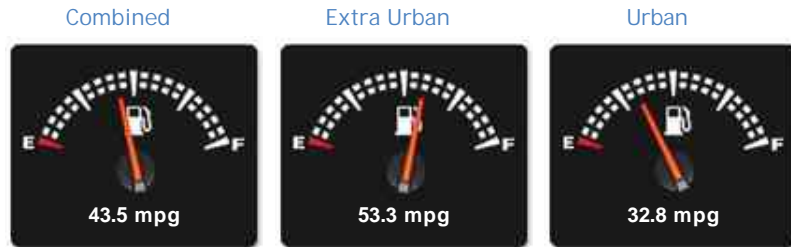

Fuel Economy

Running Costs