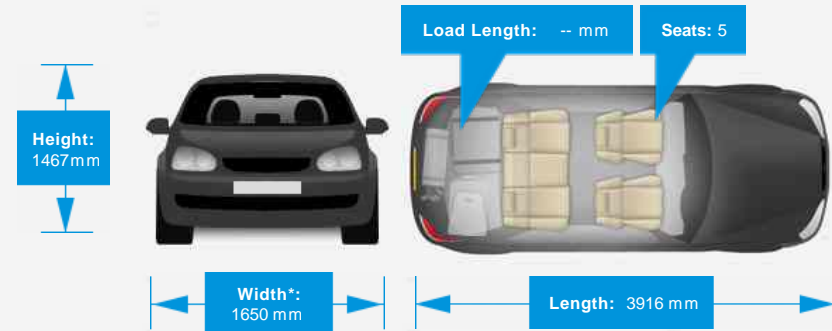

Performance & Engine

Engine: 4 Cylinders
In Line, 1390 Cc,
Naturally Aspirated,
DOHC

Driven Wheels: Front

Gears: 5

Weights & Measures

Doors: 3

*Including mirrors

Safety