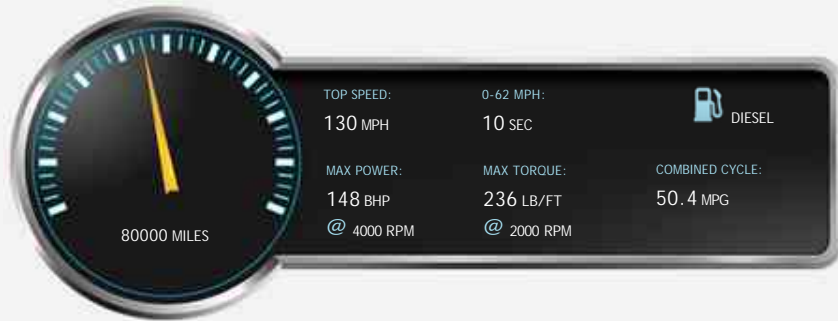

Performance & Engine