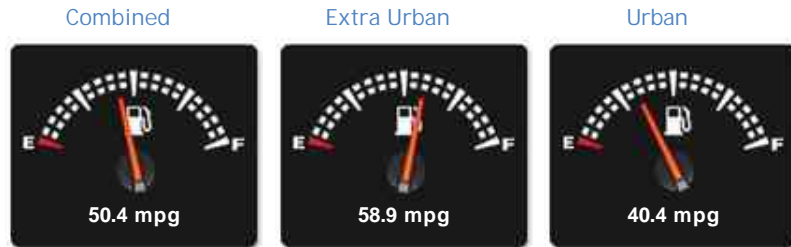

Fuel Economy

Running Costs