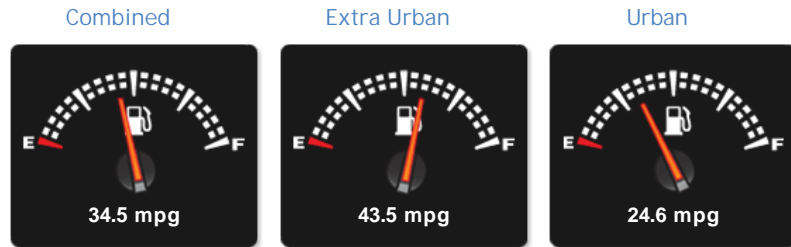

Fuel Economy

Running Costs