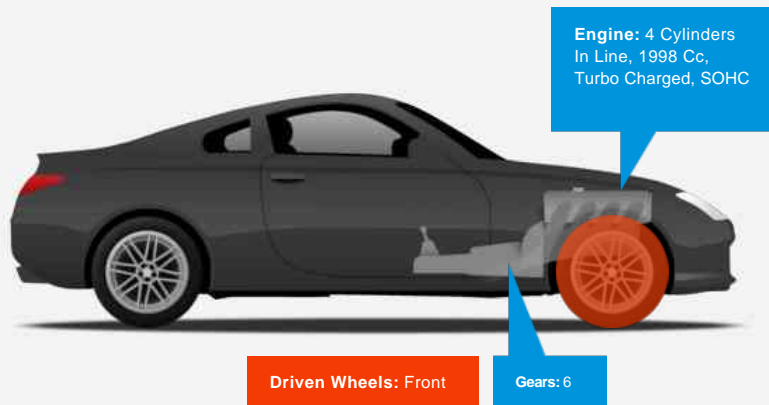

Performance & Engine