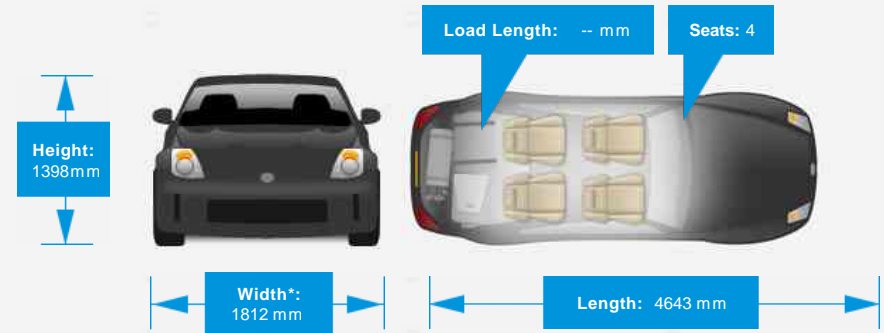

Weights & Measures