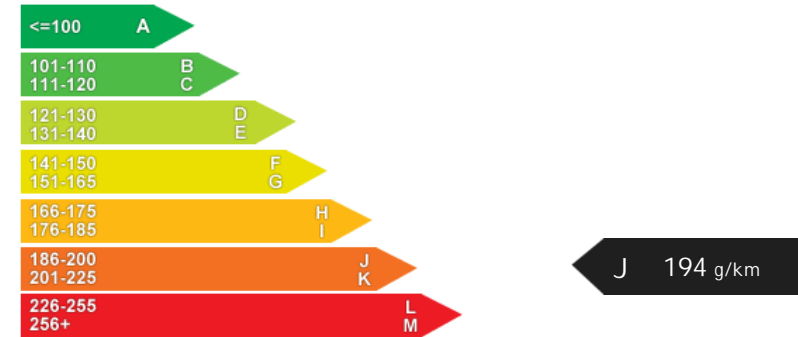

CO₂ emission figure (g/km)

VED band and CO₂