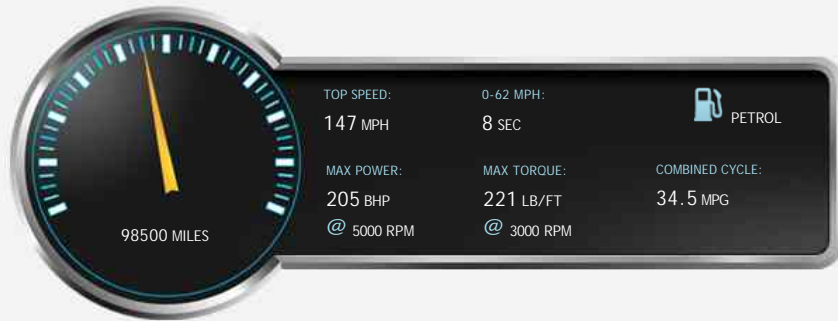

Performance & Engine