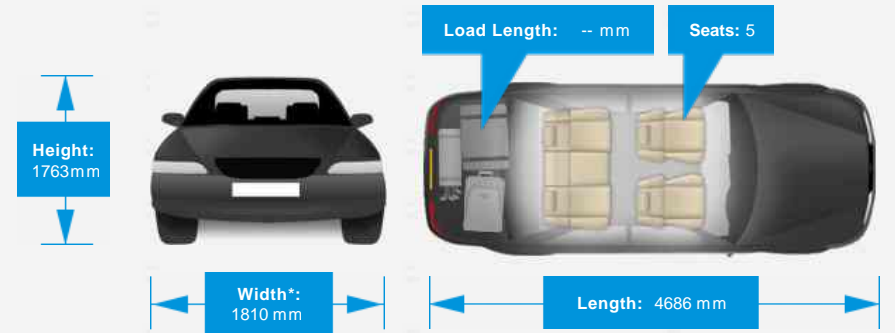

Weights & Measures