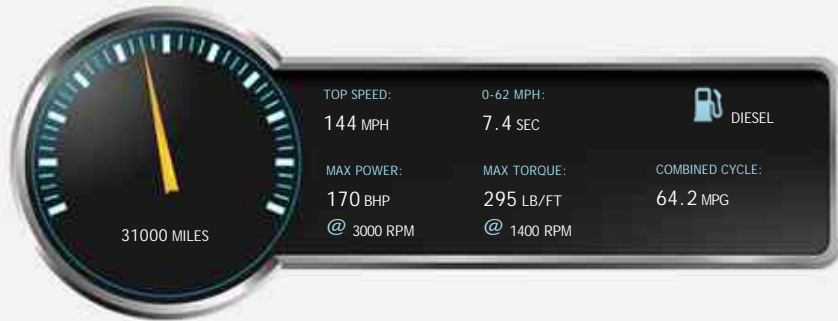

Performance & Engine