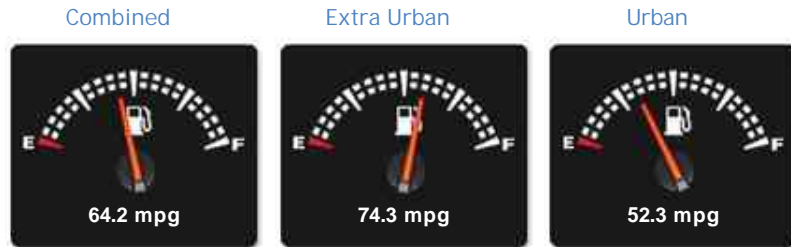

Mercedes C Class C220 C Class AMG Line 7G-Tronic+ (s/s) 4dr

£16,590

General Info

Engine:	2.1 Diesel Automatic
Price:	£16,590
Body Type:	4 Dr Saloon
Owners:	
Mileage:	31,000
Reg Date:	March 2015 (15)
Colour:	Grey

*Including mirrors

Safety

NCAP Adult Rating:	★★★★★
NCAP Child Rating:	★★★★★
NCAP Pedestrian Rating:	★★★★★
NCAP Safety Assist:	No Data
NCAP Overall Rating:	★★★★★

Fuel Economy

Running Costs

CO₂ emission figure (g/km)